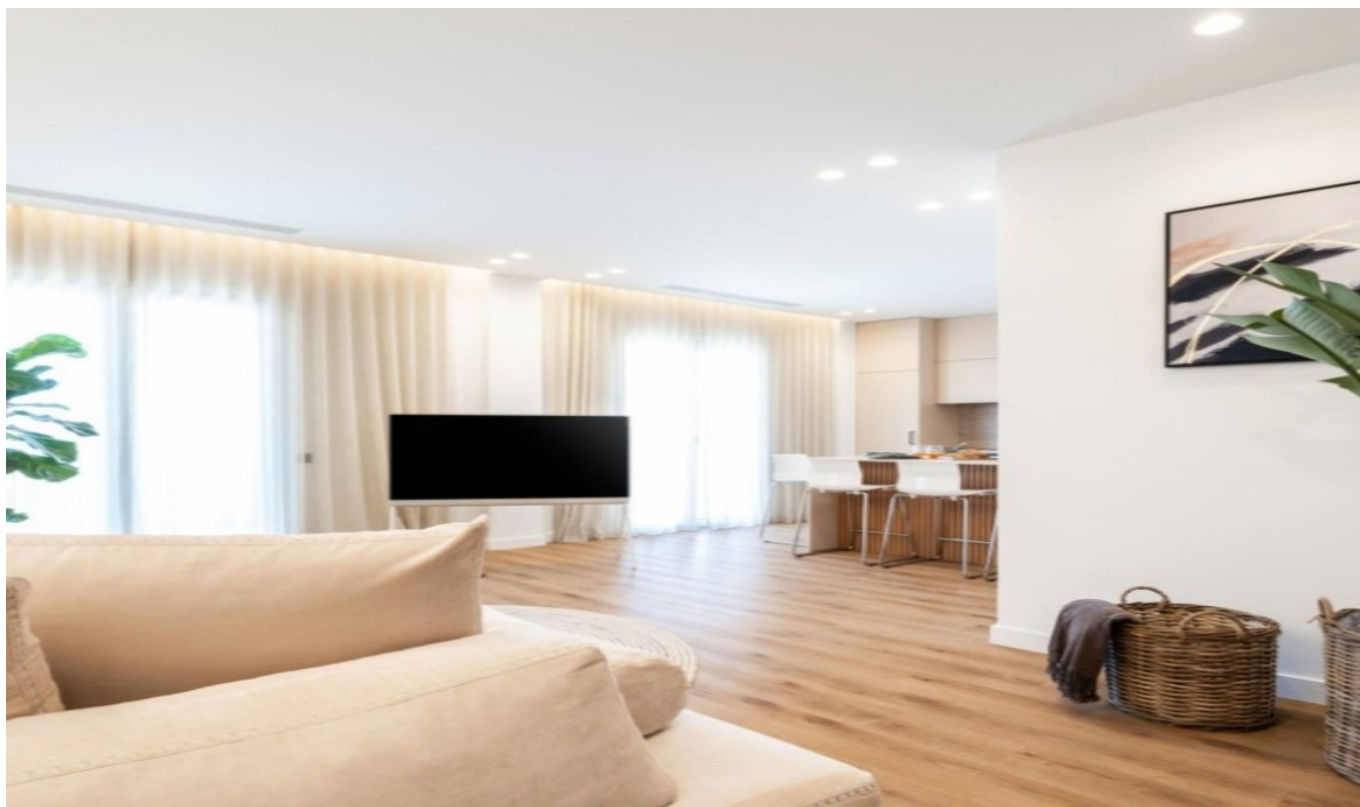

Voula
Stillsea

Αριθμός ακινήτου: 2100924

ΤΙΜΉ ΕΝΟΙΚΙΟΥ: 2.500 EUR • ΕΠΙΦΑΝΕΙΑ: ca. 77 m² • ΔΩΜΑΤΙΑ: 2