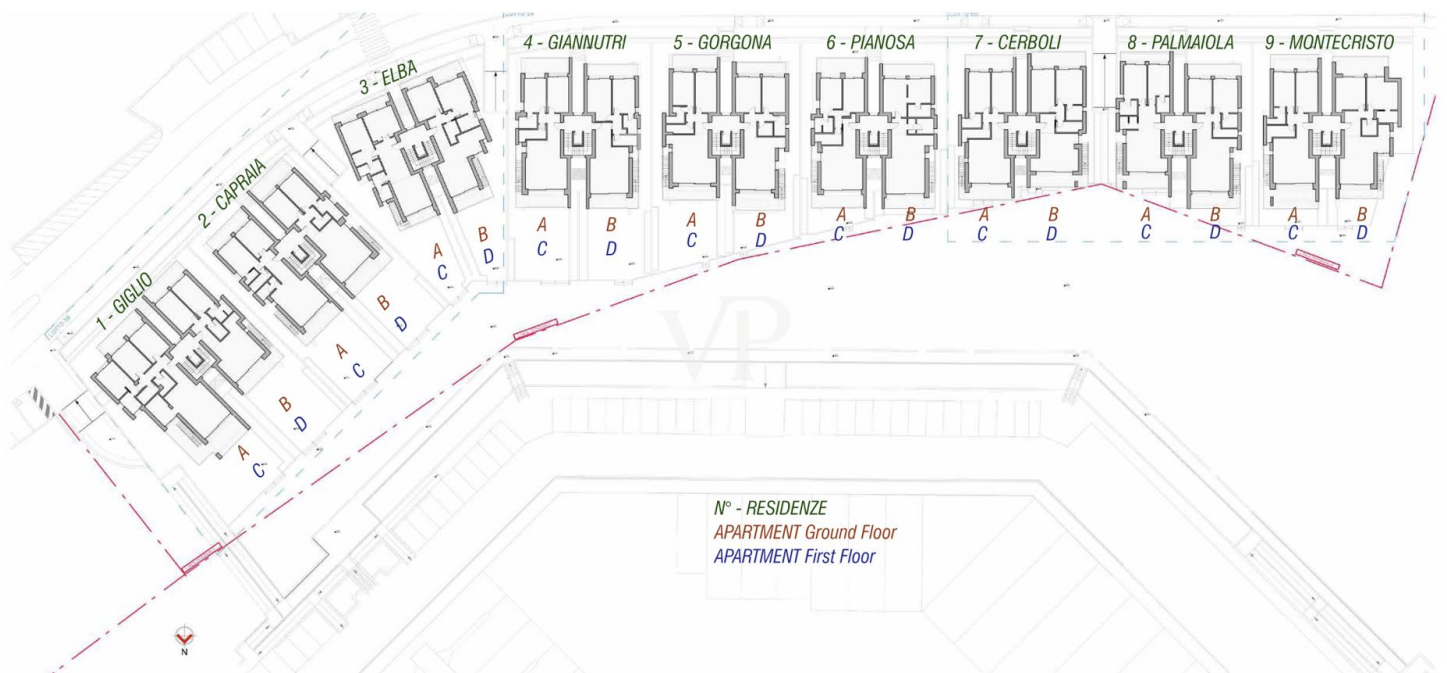

Αριθμός ακινήτου: IT252941970 - 58020 Puntone di Scarlino - Toscana

?? ???????