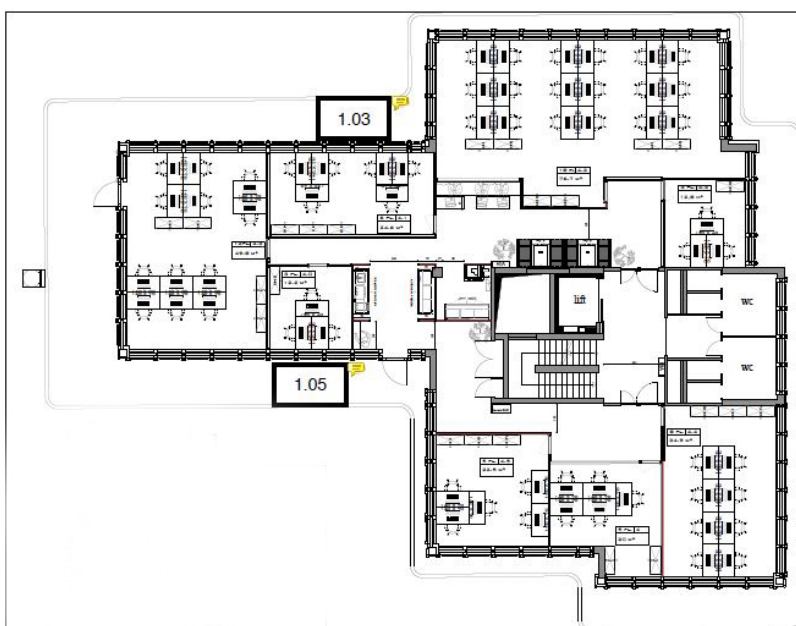

Αριθμός ακινήτου: LU881900104_5 - L-1330 Luxembourg

??????