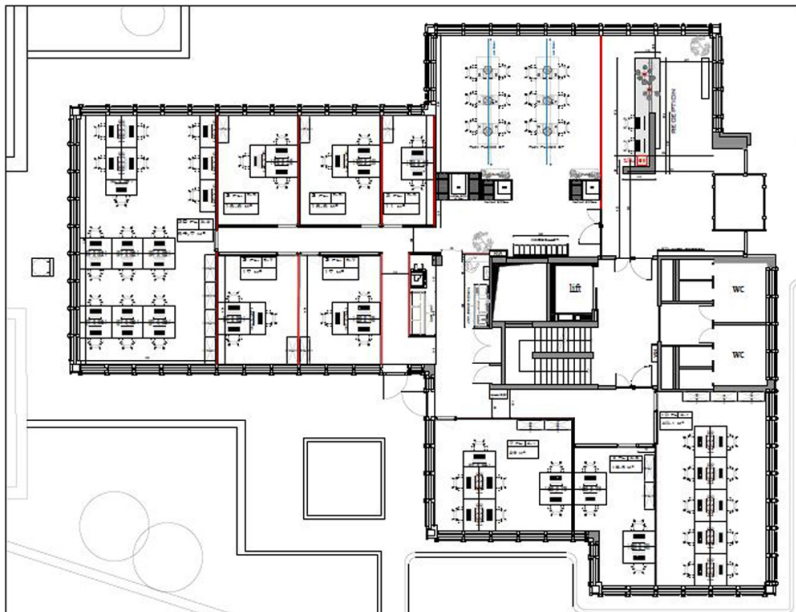

Αριθμός ακινήτου: LU881900104_5 - L-1330 Luxembourg

??????