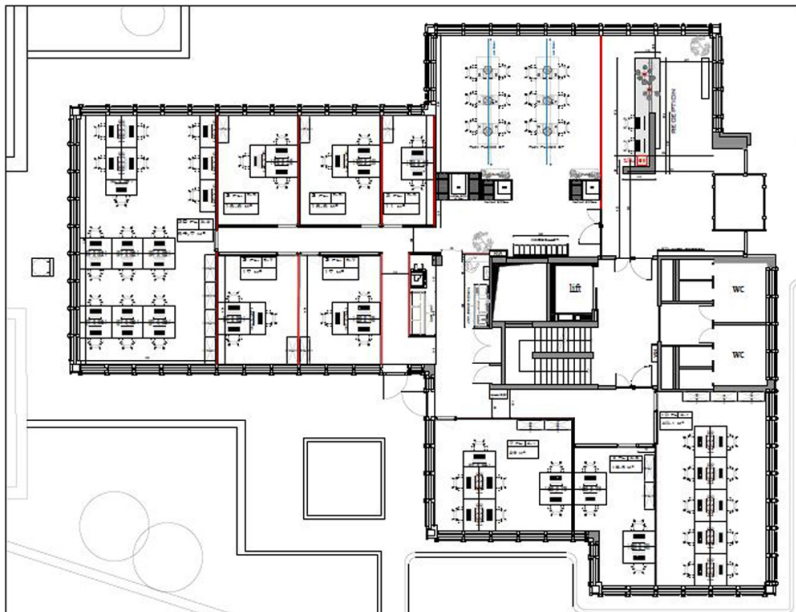

Αριθμός ακινήτου: LU881900104_4 - L-1330 Luxembourg

??????