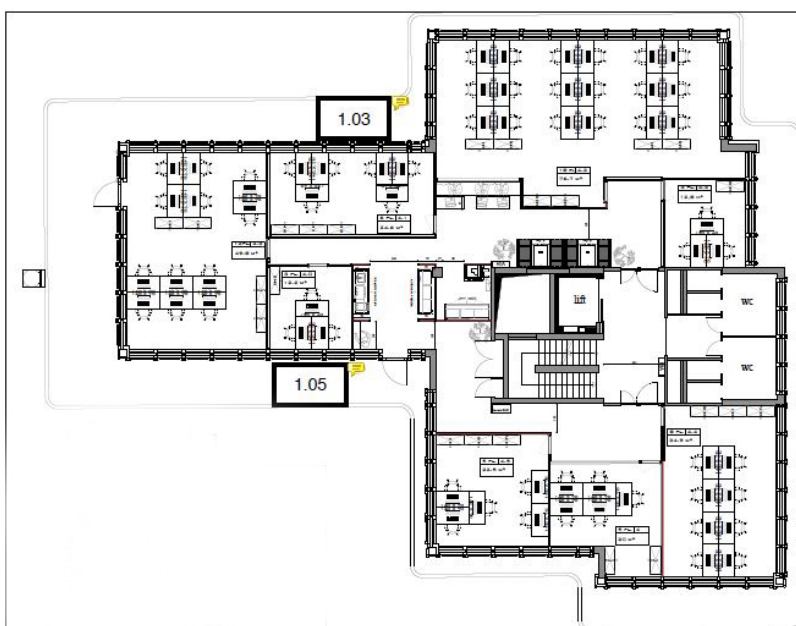

Αριθμός ακινήτου: LU881900104_4 - L-1330 Luxembourg

??????