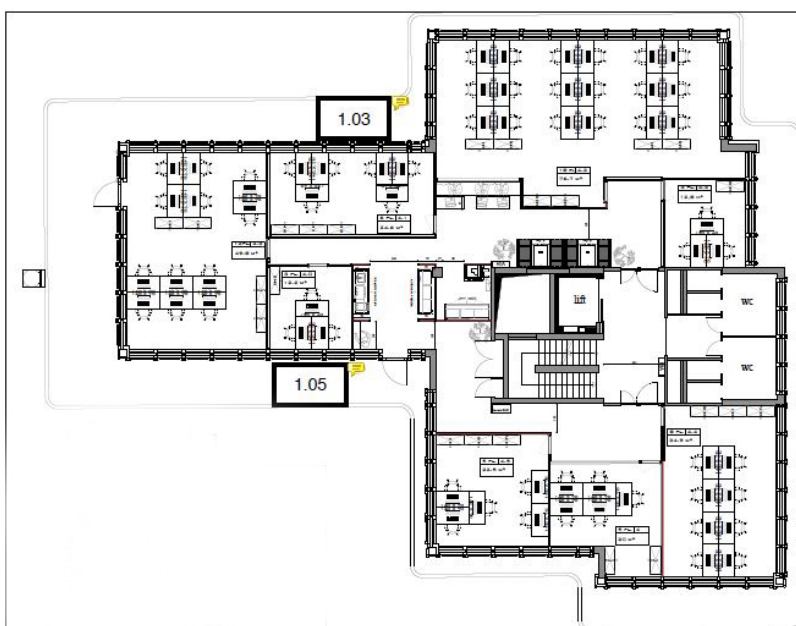

Αριθμός ακινήτου: LU881900104_3 - L-1330 Luxembourg

??????