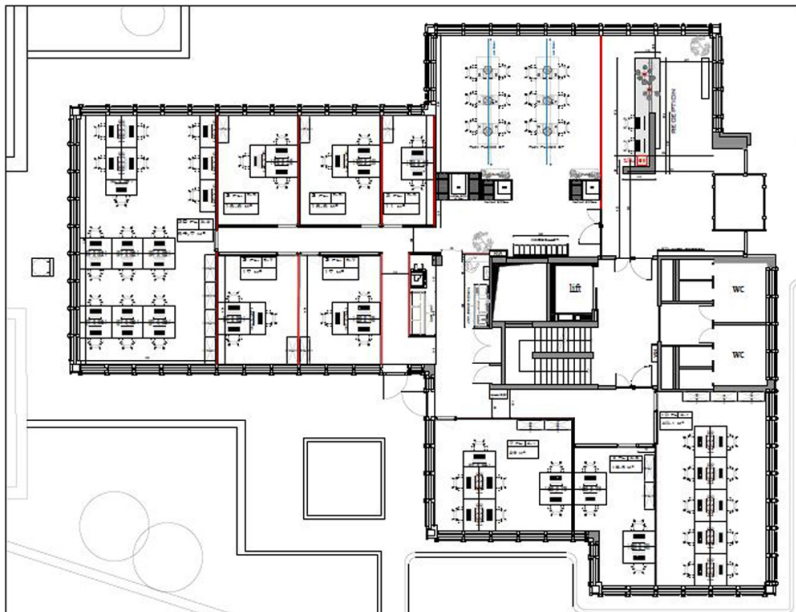

Αριθμός ακινήτου: LU881900104_3 - L-1330 Luxembourg

??????