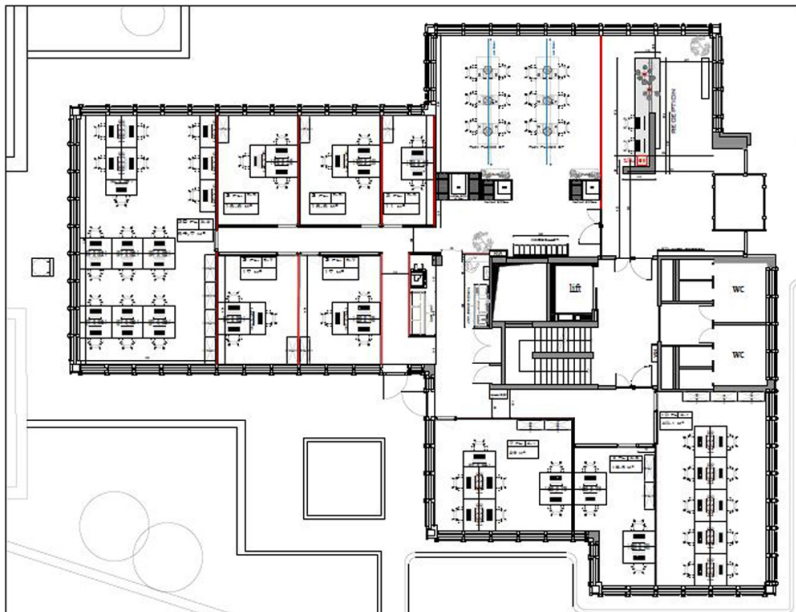

Αριθμός ακινήτου: LU881900104_2 - L-1330 Luxembourg

??????