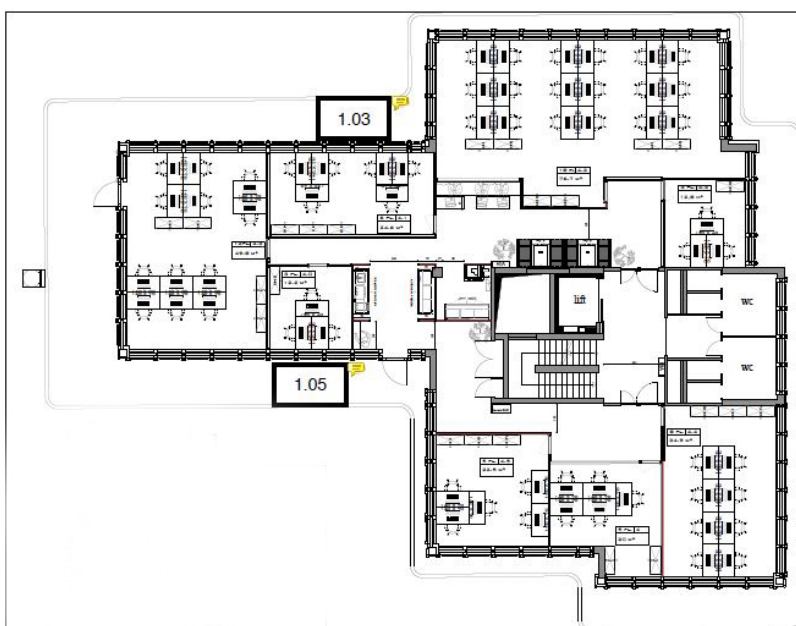

Αριθμός ακινήτου: LU881900104_2 - L-1330 Luxembourg

??????