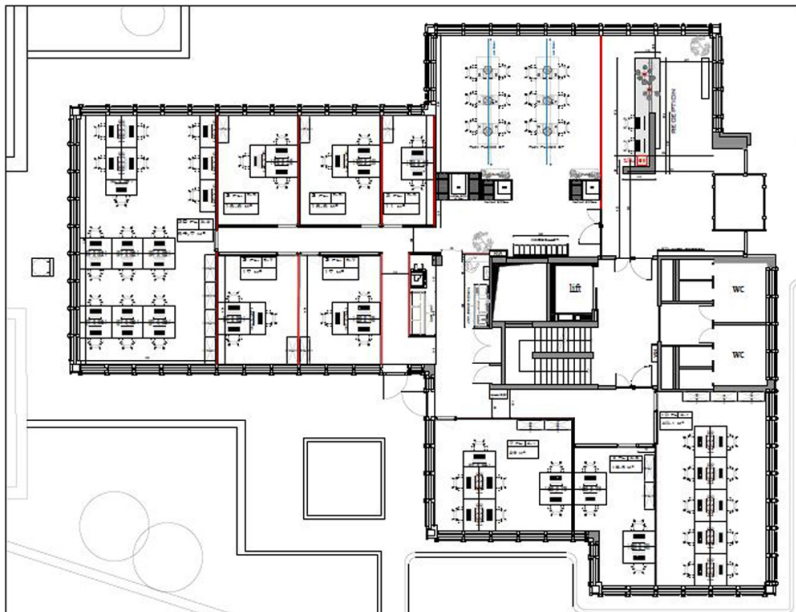

Αριθμός ακινήτου: LU881900104_1 - L-1330 Luxembourg

??????