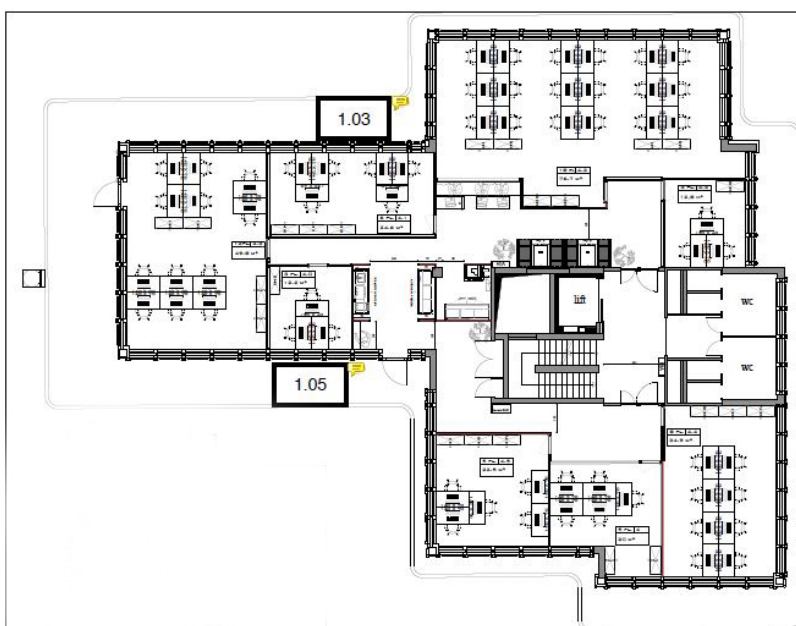

Αριθμός ακινήτου: LU881900104_1 - L-1330 Luxembourg

??????