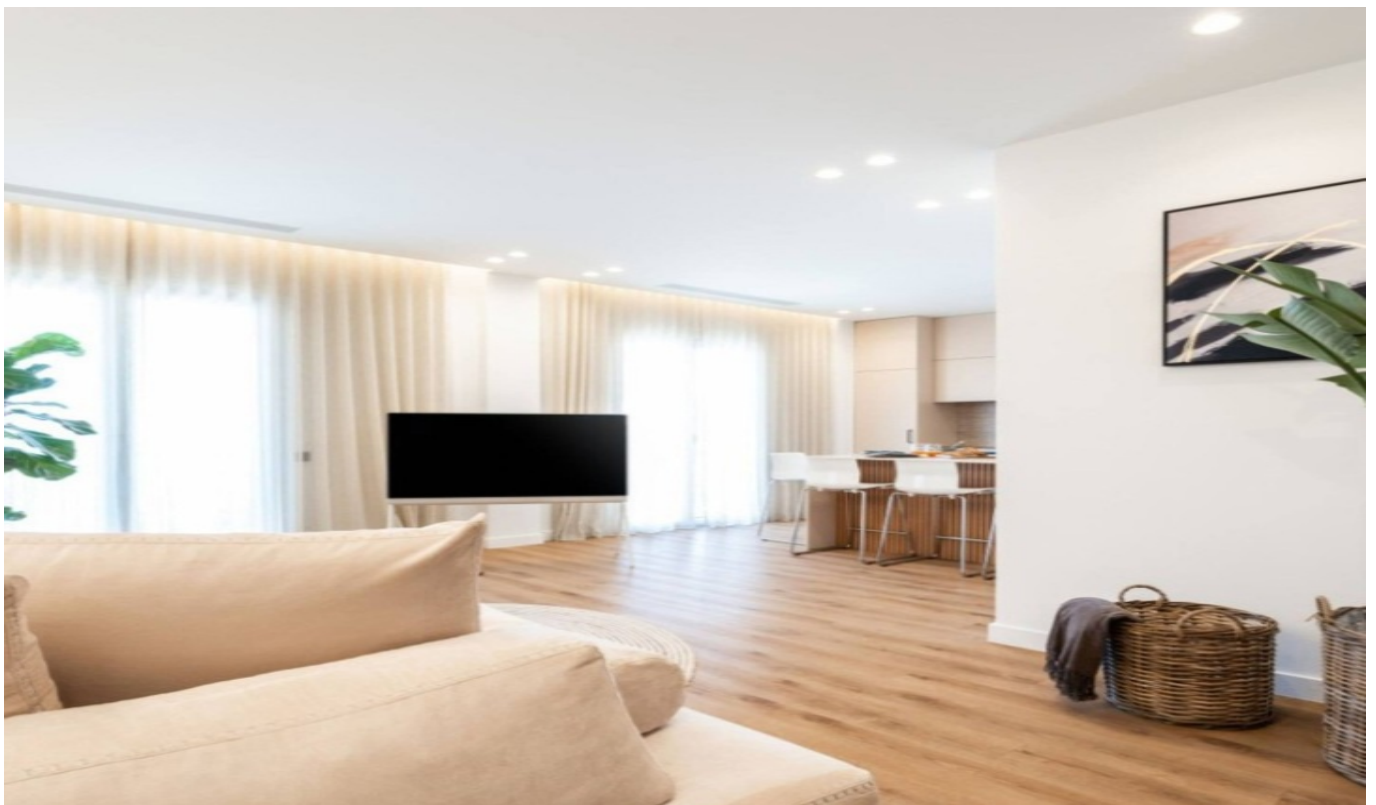

Voula

Stillsea

CODE DU BIEN: 2100924

PRIX DE LOYER: 2.500 EUR • SURFACE HABITABLE: ca. 77 m² • PIÈCES: 2