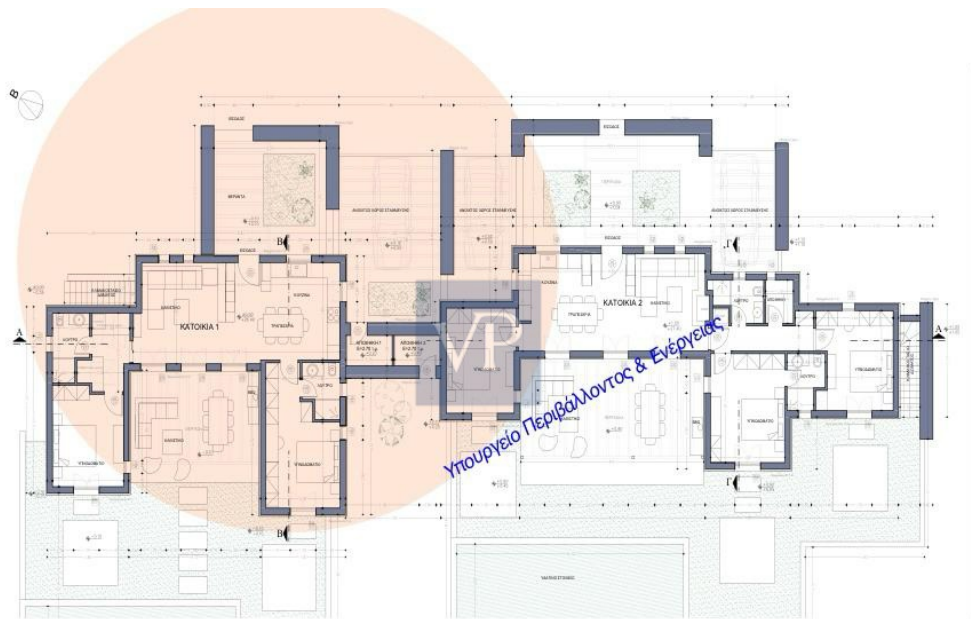

Paros
Isolde

Número de propiedad: 1511583

PRECIO DE COMPRA: 800.000 EUR • SUPERFICIE HABITABLE: ca. 134 m² • HABITACIONES: 3

Número de propiedad: 1511583 - 844 00 Paros

- **De un vistazo**
- **La propiedad**
- **Una primera impresión**
- **Contacto con el socio**

La propiedad

Número de propiedad: 1511583 - 844 00 Paros

La propiedad

Número de propiedad: 1511583 - 844 00 Paros

La propiedad

Número de propiedad: 1511583 - 844 00 Paros

Una primera impresión

Nestled along the tranquil beach of Agia Irini, Cycladic Bliss is a 134 sq.m. villa that blends island authenticity with refined modern design. With A++ energy efficiency and a solar water system, it offers an eco-conscious lifestyle without sacrificing comfort. Traditional tile and stone floors and sleek aluminum-framed windows nod to Paros' architectural charm.

The single-level layout includes three spacious bedrooms, two bathrooms, and an airy living room that flows seamlessly into the outdoors. Panoramic sea views, air conditioning, and thoughtful touches like window screens elevate both comfort and ambiance. A private swimming pool and lush garden offer a peaceful escape, while two open parking spots add convenience.