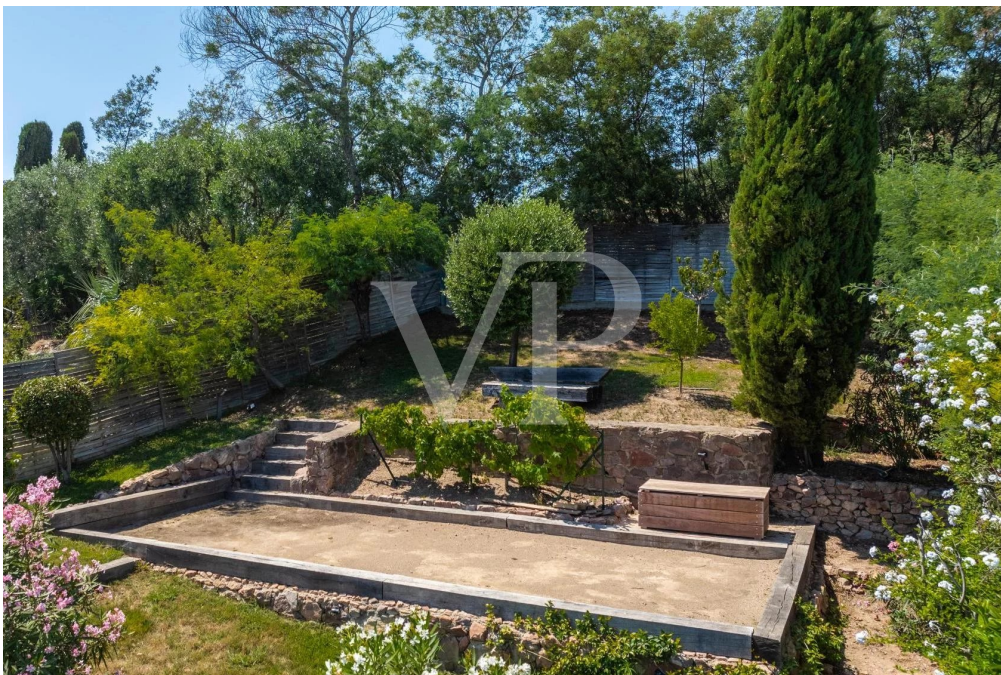

Property ID: 86140713 - 06210 Mandelieu-la-Napoule - Provence-Alpes-Cote d'Azur

The property