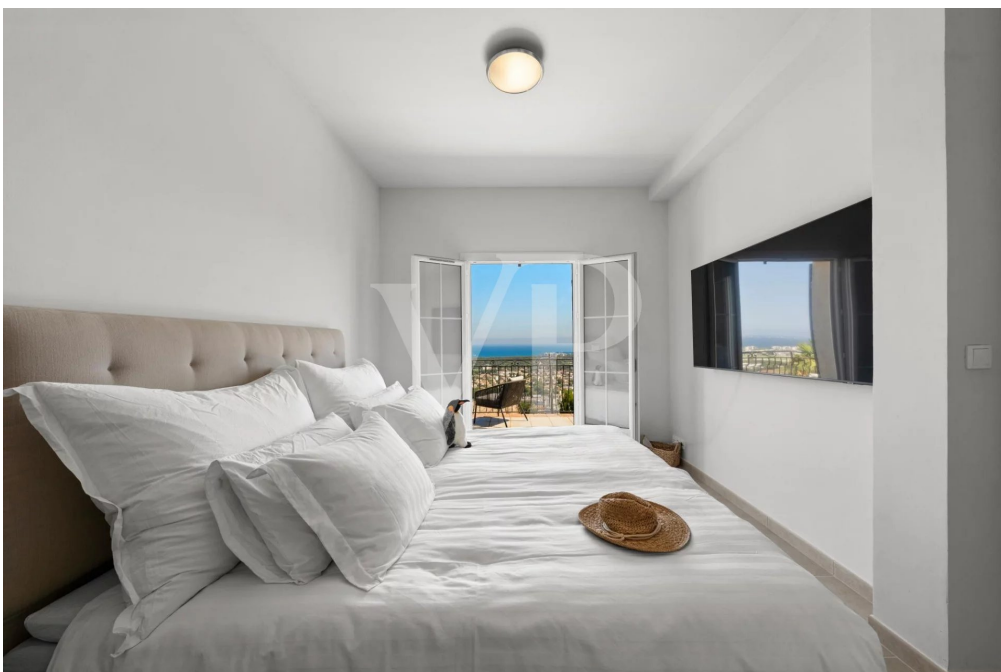

Property ID: 86140713 - 06210 Mandelieu-la-Napoule - Provence-Alpes-Cote d'Azur

The property