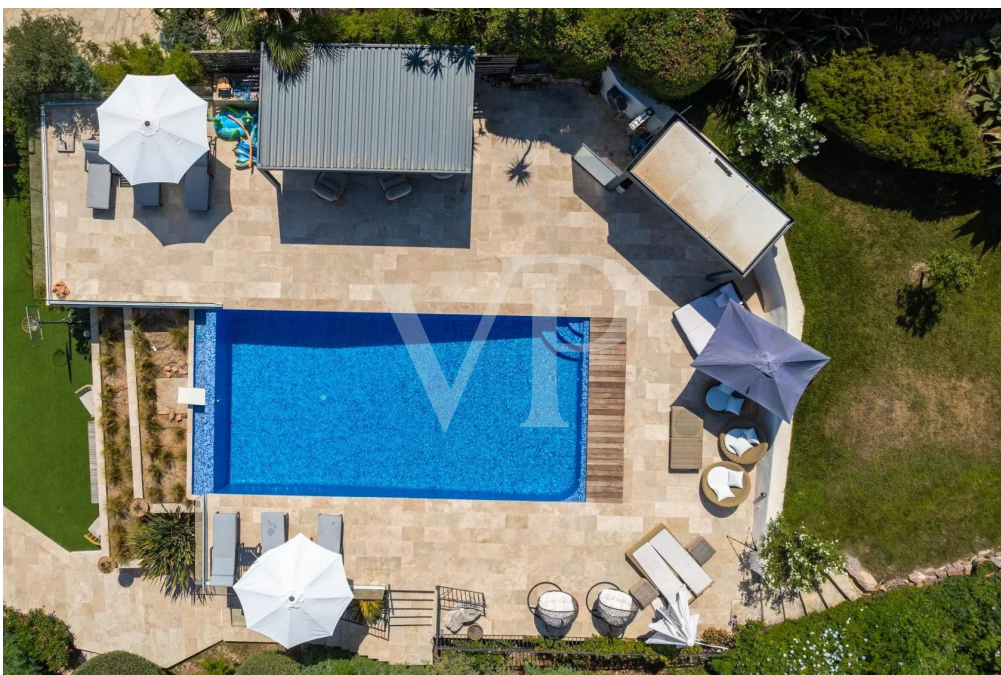

Property ID: 86140713 - 06210 Mandelieu-la-Napoule - Provence-Alpes-Cote d'Azur

The property