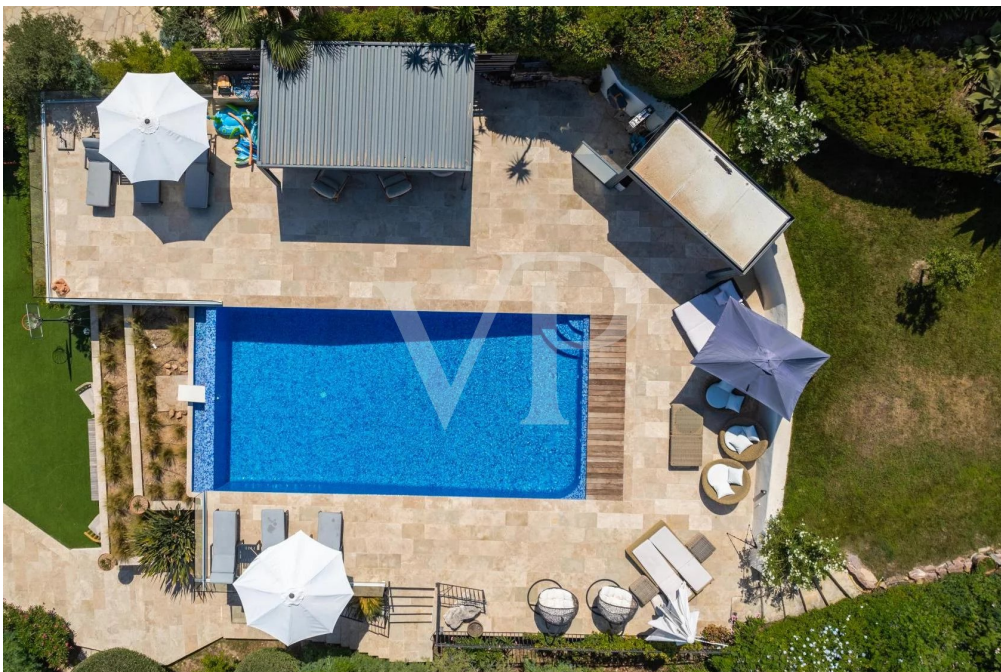

Property ID: 86140713 - 06210 Mandelieu-la-Napoule - Provence-Alpes-Cote d'Azur

The property