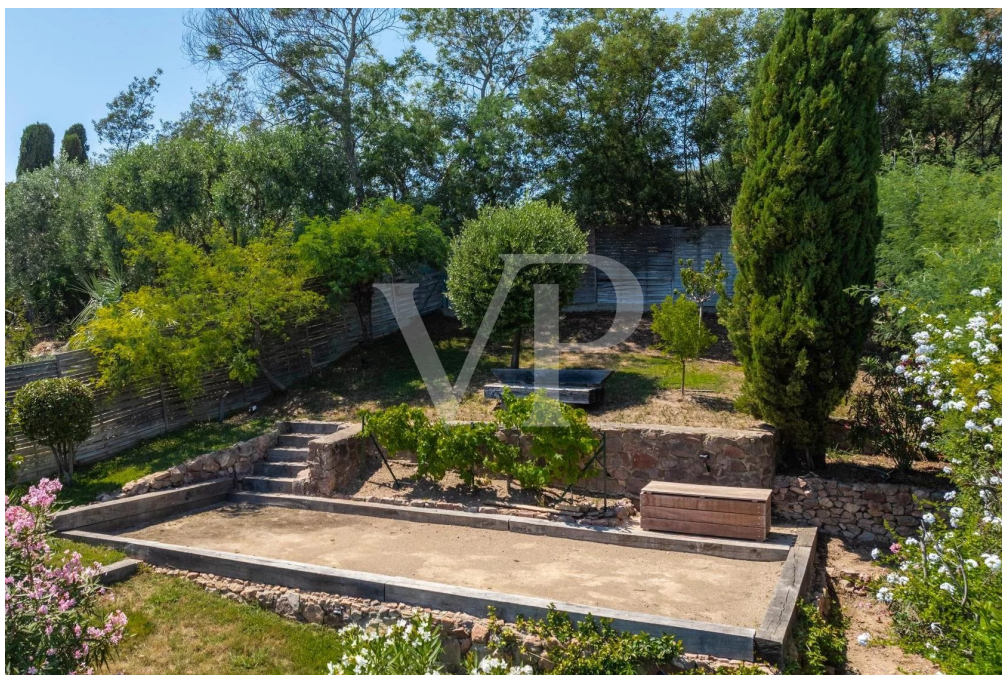

Property ID: 86140713 - 06210 Mandelieu-la-Napoule - Provence-Alpes-Cote d'Azur

The property