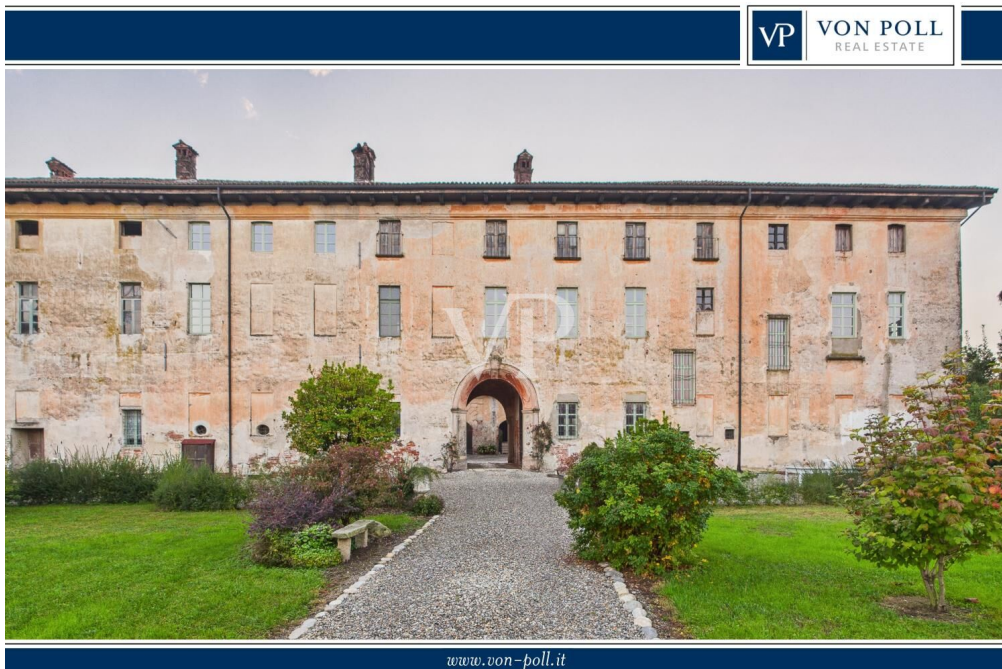

Property ID: IT264152985 - 28060 Castellazzo Novarese - Piemonte

The property