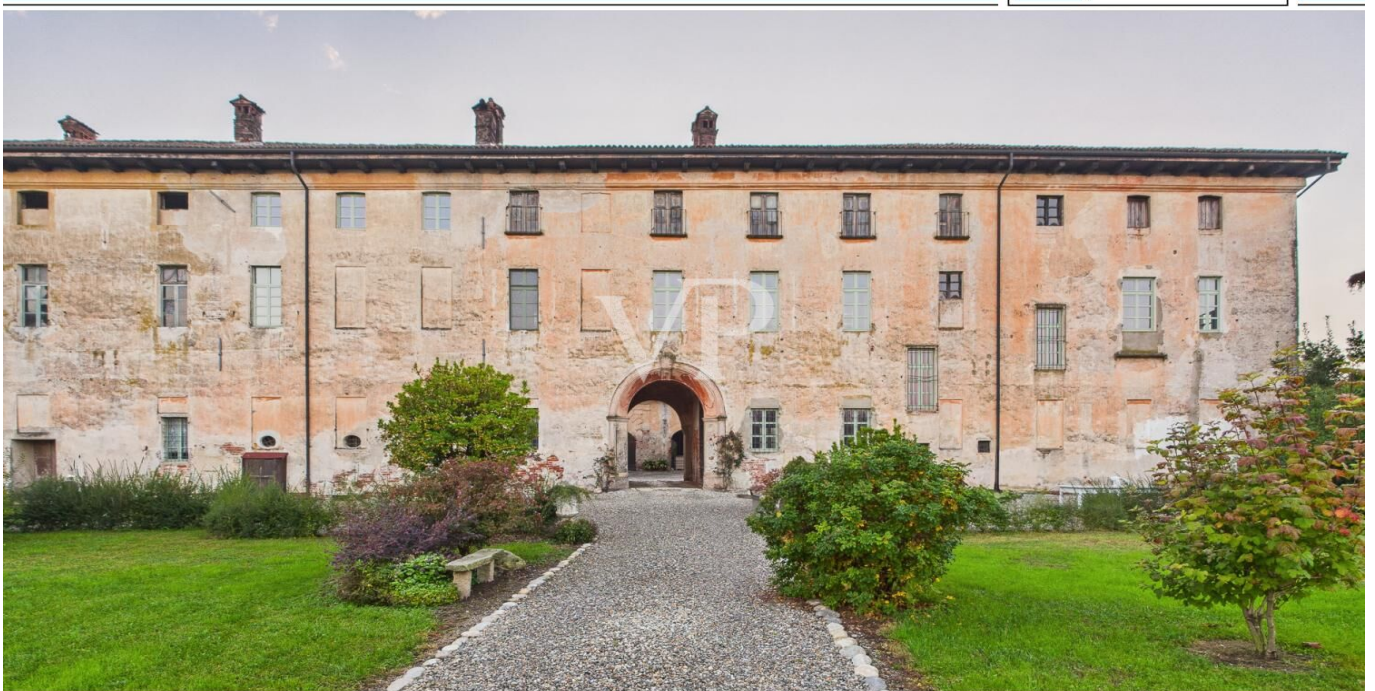

Castellazzo Novarese - Piemonte

Authentic historic home within the castle walls

Property ID: IT264152985

www.von-poll.it

PURCHASE PRICE: 400.000 EUR • LIVING SPACE: ca. 1.000 m² • ROOMS: 15

Property ID: IT264152985 - 28060 Castellazzo Novarese - Piemonte