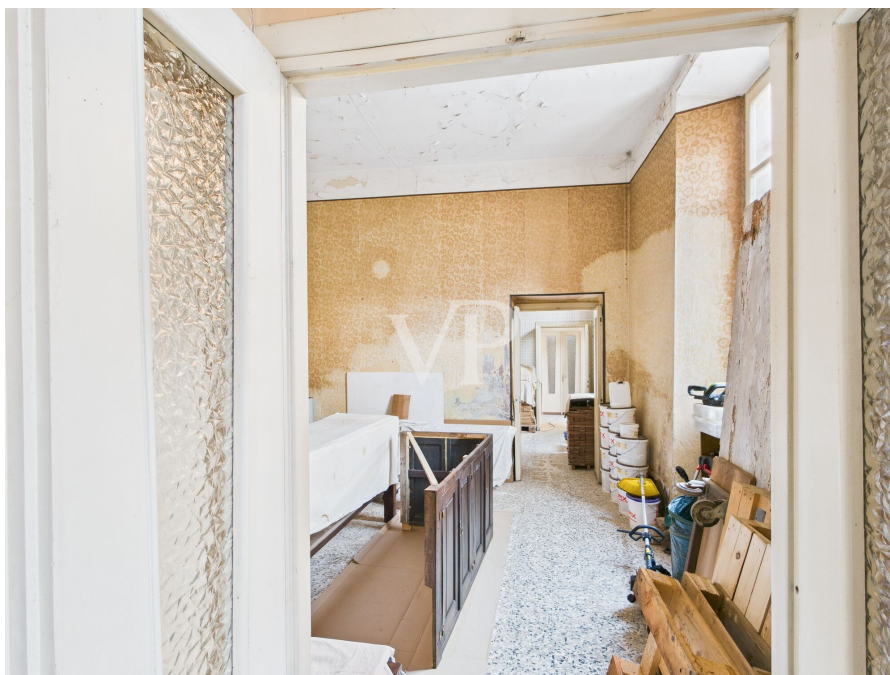

Property ID: IT264152985 - 28060 Castellazzo Novarese - Piemonte

The property