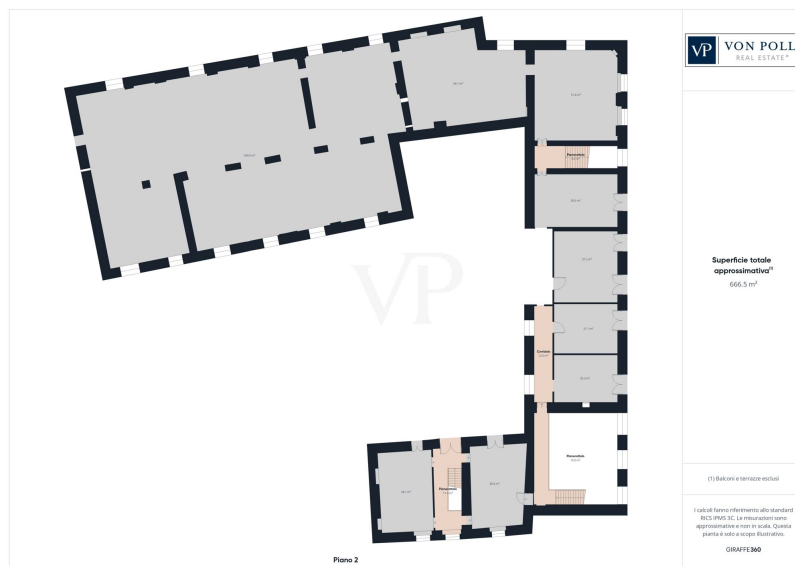

This floor plan is not to scale. The documents were given to us by the client. For this reason, we cannot guarantee the accuracy of the information.