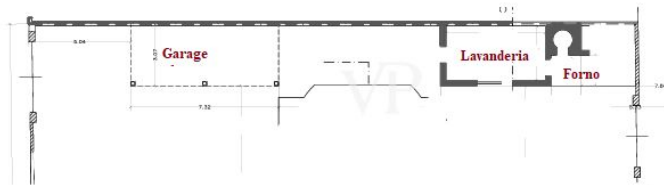

The property

Property ID: IT252942658 - 55049 Torre Del Lago Puccini - Viareggio

The property

Property ID: IT252942658 - 55049 Torre Del Lago Puccini - Viareggio

Floor plans

FIRST FLOOR

GROUND FLOOR

This floor plan is not to scale. The documents were given to us by the client. For this reason, we cannot guarantee the accuracy of the information.

Property ID: IT252942658 - 55049 Torre Del Lago Puccini - Viareggio

A first impression

The prestigious Villa that we have the pleasure to offer you, is located in the small and cozy town of Torre del lago just 20 km from the Galileo Galilei Airport of Pisa in the municipality of Viareggio , characterized by the presence of the sea to the west and Lake Massaciuccoli to the east . It was in fact the sea with its white beach bordered by a thick pine forest and the lake ,always calm and rich in aquatic animals that fascinated the famous composer Giacomo Puccini, who on the lake just 1 km from the property we are describing had his villa built in the late 1800s, now known worldwide as the Casa Giacomo Puccini Museum .The newly built villa consists of basement floor,ground floor second floor and second floor . The raised ground floor reachable by climbing from the garden some stone steps stone is composed of large entrance hall positioned centrally with respect to the plan of the building which divides the dining area with open kitchen area(as well as kitchenette in niche), from the living area , Going down a few steps of the helical staircase is the bathroom and private study. The basement consists of a large openspace where there is a kitchen with a fireplace and a wood, dining area , billiard room and a bathroom. The first floor consists of four bedrooms including the master one with walk-in closets and private bathroom and each room has access to the private terrace. Finally, on the third floor we find in the tower floor the fitness room.