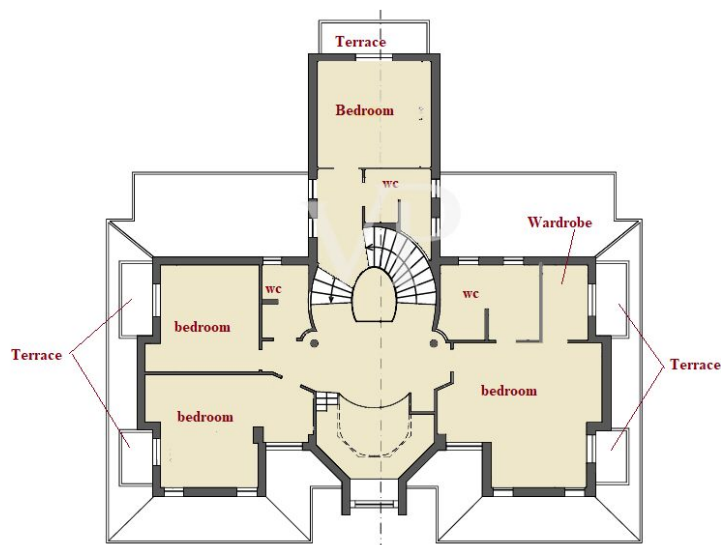

The property

Property ID: IT252942658 - 55049 Torre Del Lago Puccini - Viareggio

The property

Property ID: IT252942658 - 55049 Torre Del Lago Puccini - Viareggio

Floor plans

FIRST FLOOR

GROUND FLOOR

This floor plan is not to scale. The documents were given to us by the client. For this reason, we cannot guarantee the accuracy of the information.