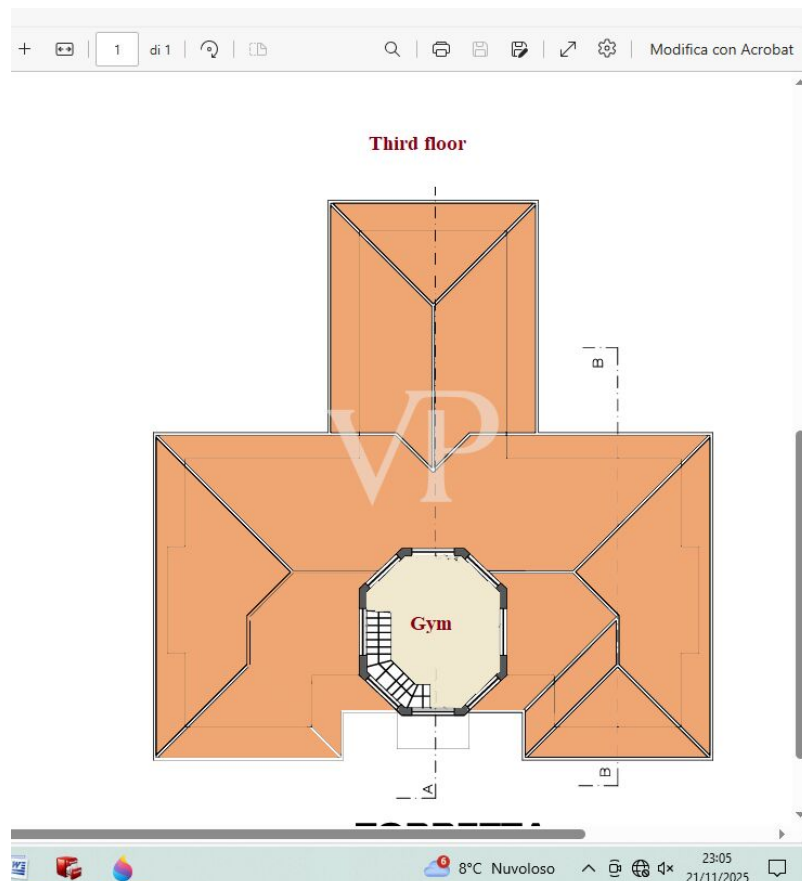

The property

Property ID: IT252942658 - 55049 Torre Del Lago Puccini - Viareggio

The property

Property ID: IT252942658 - 55049 Torre Del Lago Puccini - Viareggio

Floor plans

FIRST FLOOR

GROUND FLOOR

This floor plan is not to scale. The documents were given to us by the client. For this reason, we cannot guarantee the accuracy of the information.