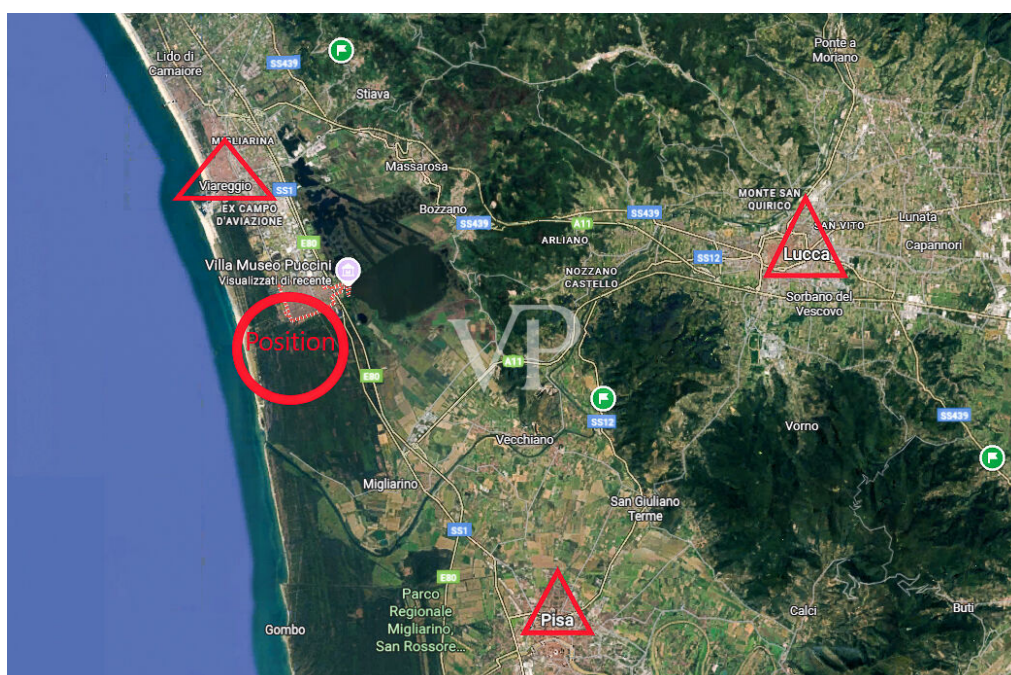

Property ID: IT252942658 - 55049 Torre Del Lago Puccini - Viareggio

The property