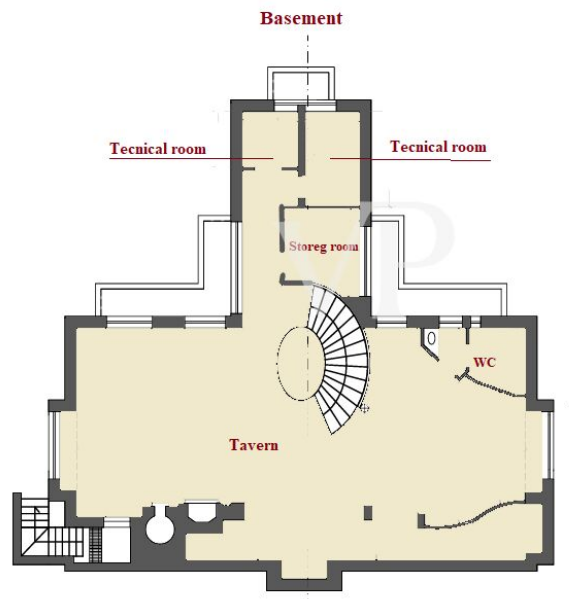

The property

Property ID: IT252942658 - 55049 Torre Del Lago Puccini - Viareggio

The property

Property ID: IT252942658 - 55049 Torre Del Lago Puccini - Viareggio

Floor plans

FIRST FLOOR

GROUND FLOOR

This floor plan is not to scale. The documents were given to us by the client. For this reason, we cannot guarantee the accuracy of the information.