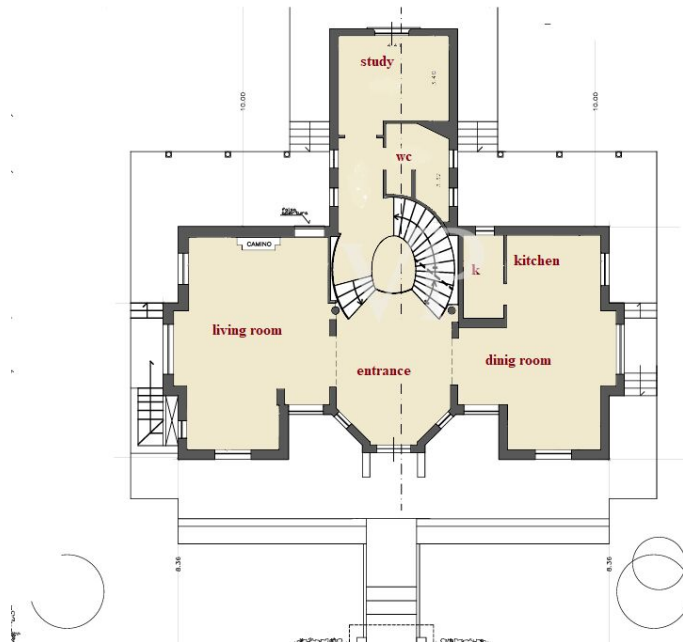

The property

Property ID: IT252942658 - 55049 Torre Del Lago Puccini - Viareggio

The property

Property ID: IT252942658 - 55049 Torre Del Lago Puccini - Viareggio

Floor plans

FIRST FLOOR

GROUND FLOOR

This floor plan is not to scale. The documents were given to us by the client. For this reason, we cannot guarantee the accuracy of the information.