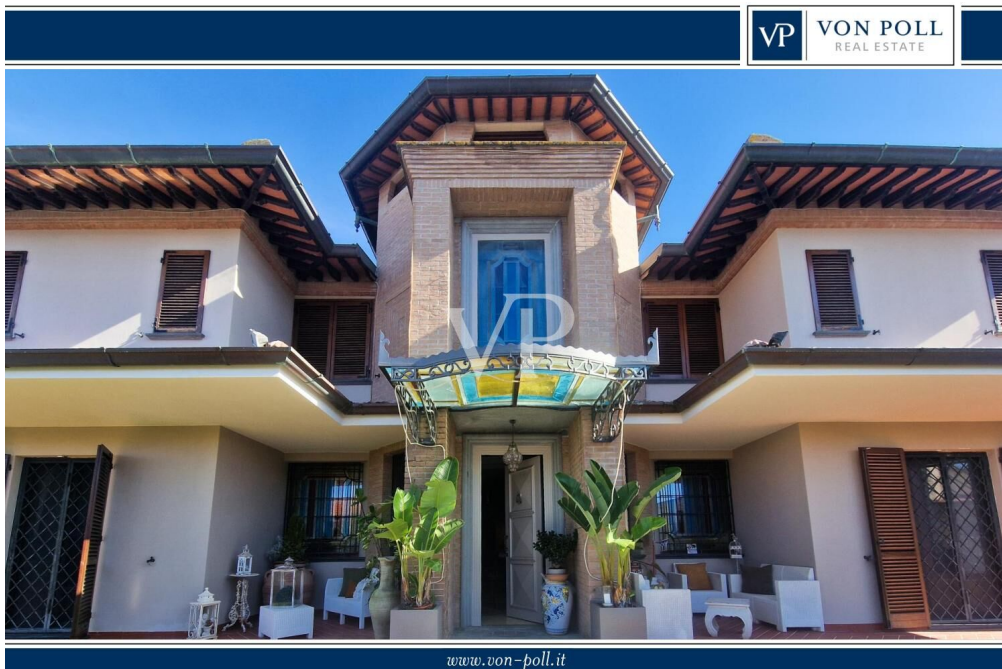

Property ID: IT252942658 - 55049 Torre Del Lago Puccini - Viareggio

The property