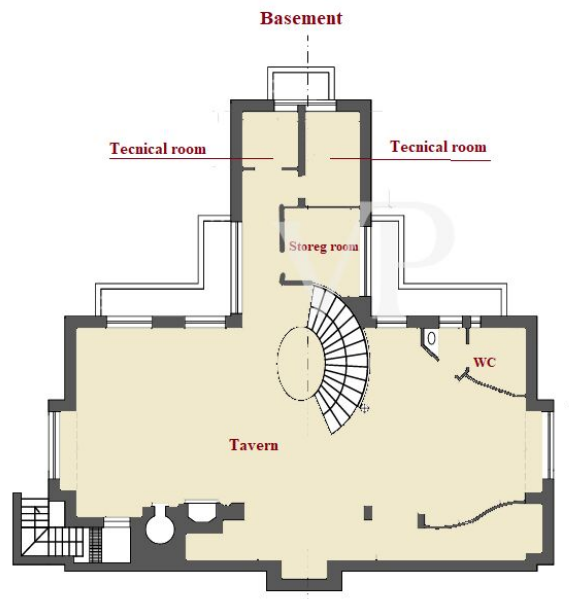

## GROUND FLOOR

This floor plan is not to scale. The documents were given to us by the client. For this reason, we cannot guarantee the accuracy of the information.

**Property ID: IT252942658 - 55049 Torre Del Lago Puccini - Viareggio**