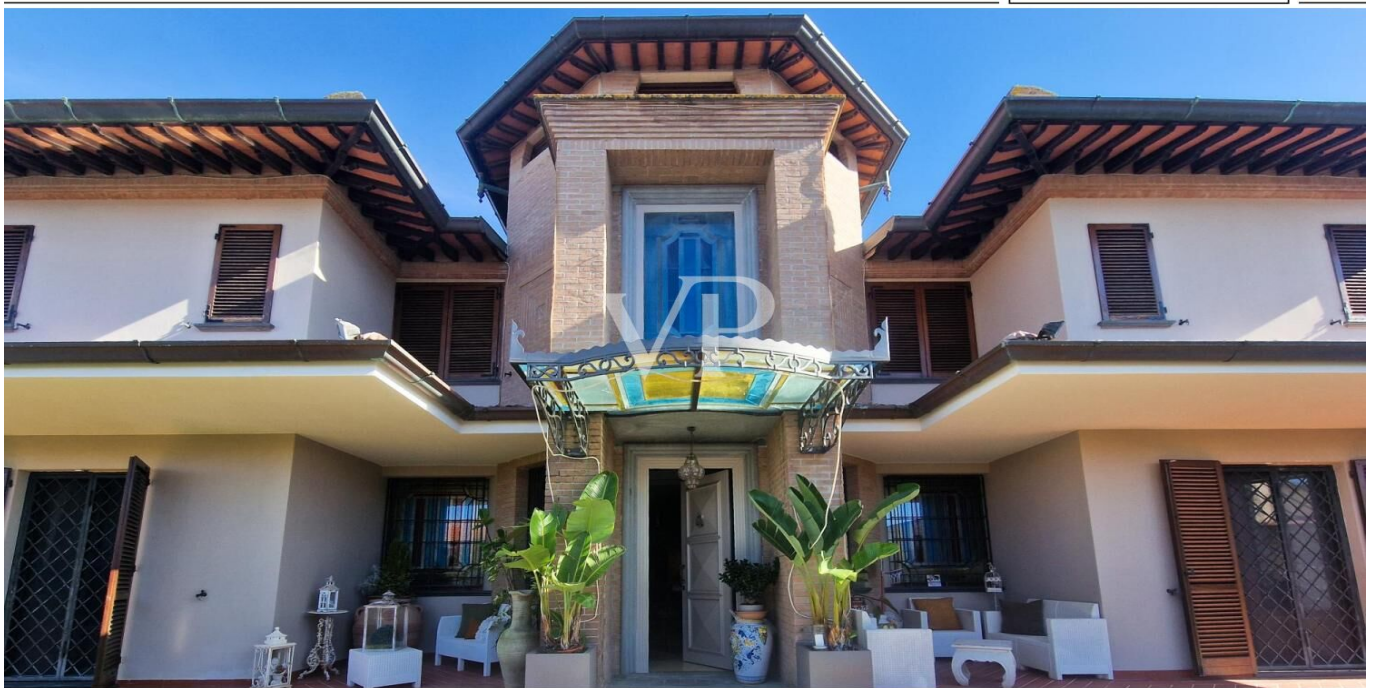

Torre Del Lago Puccini - Viareggio

# Exclusive Villa with Wellness Area and Taverna in Torre del Lago Puccini

Property ID: IT252942658

[www.von-poll.it](http://www.von-poll.it)

**PURCHASE PRICE: 2.000.000 EUR • LIVING SPACE: ca. 655 m<sup>2</sup> • ROOMS: 21 • LAND AREA: 1.000 m<sup>2</sup>**

**Property ID: IT252942658 - 55049 Torre Del Lago Puccini - Viareggio**

- At a glance
- The property
- Energy Data
- Floor plans
- A first impression
- Details of amenities
- All about the location
- Contact partner