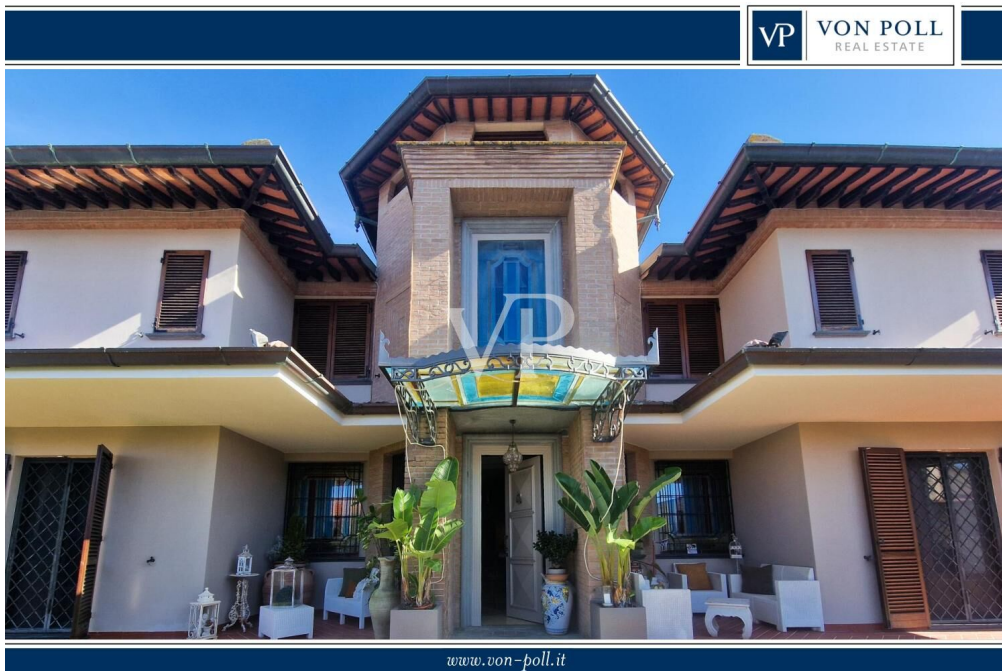

Property ID: IT252942658 - 55049 Torre Del Lago Puccini - Viareggio

The property