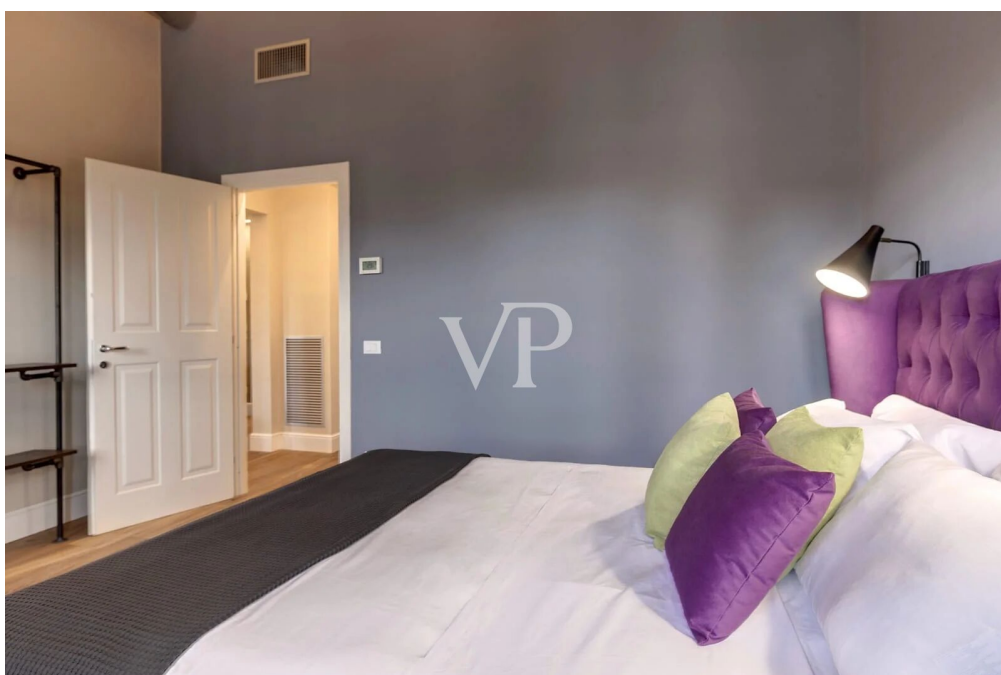

Property ID: IT254152549 - 50125 Firenze - Toscana

The property