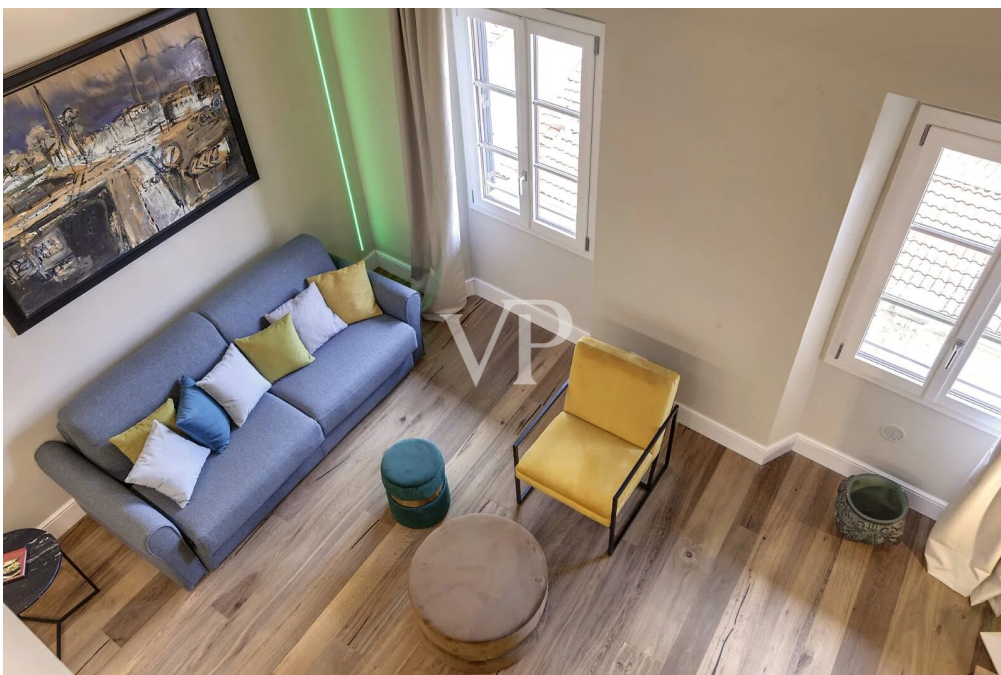

Property ID: IT254152549 - 50125 Firenze - Toscana

The property