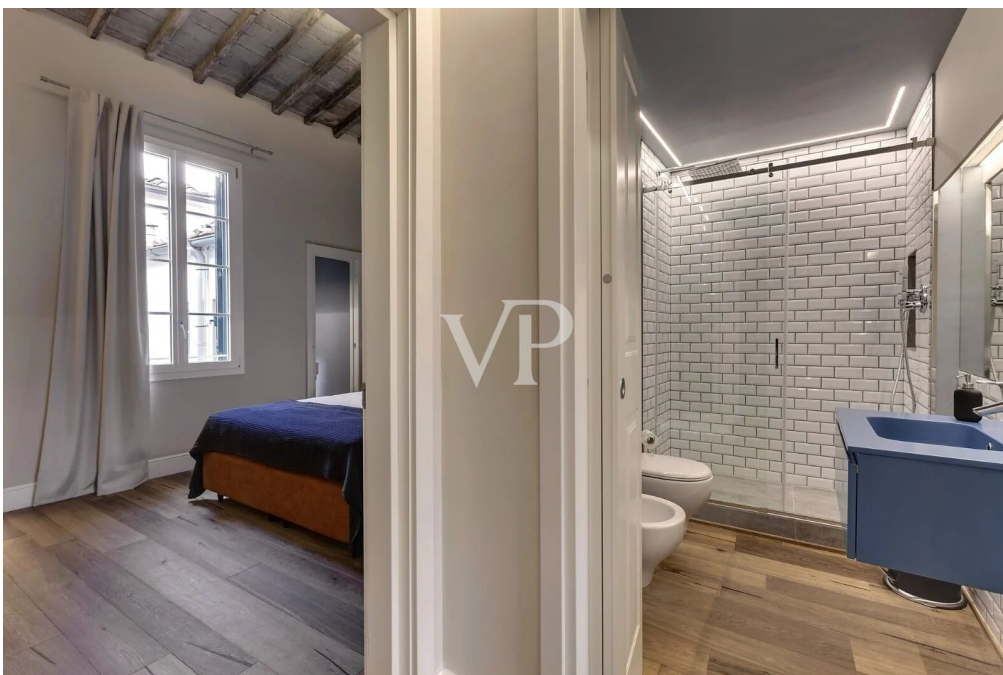

Property ID: IT254152549 - 50125 Firenze - Toscana

The property