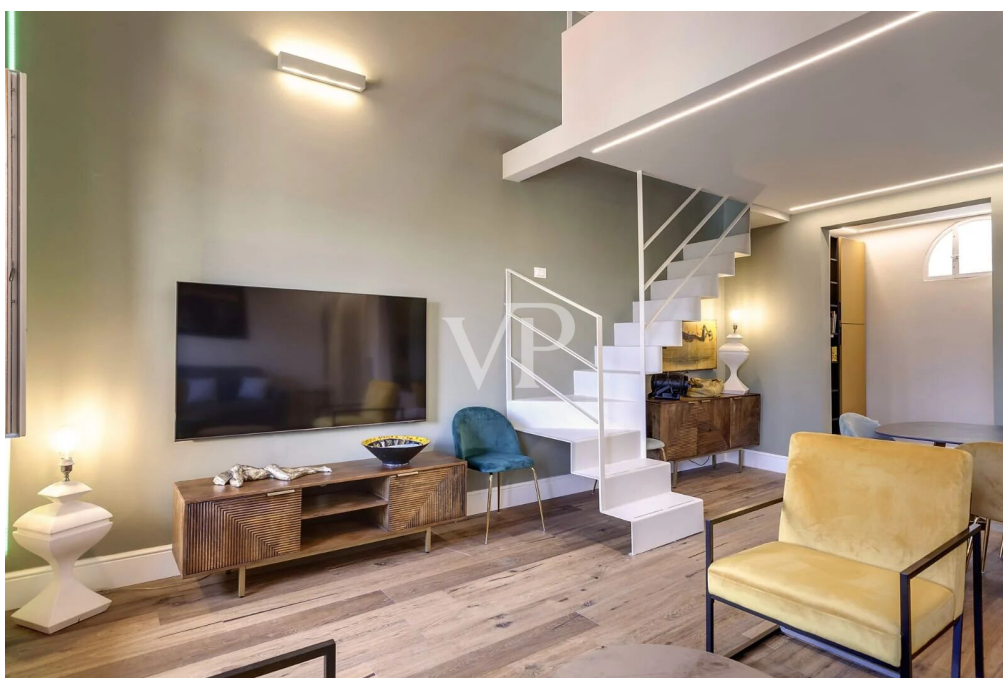

Property ID: IT254152549 - 50125 Firenze - Toscana

The property