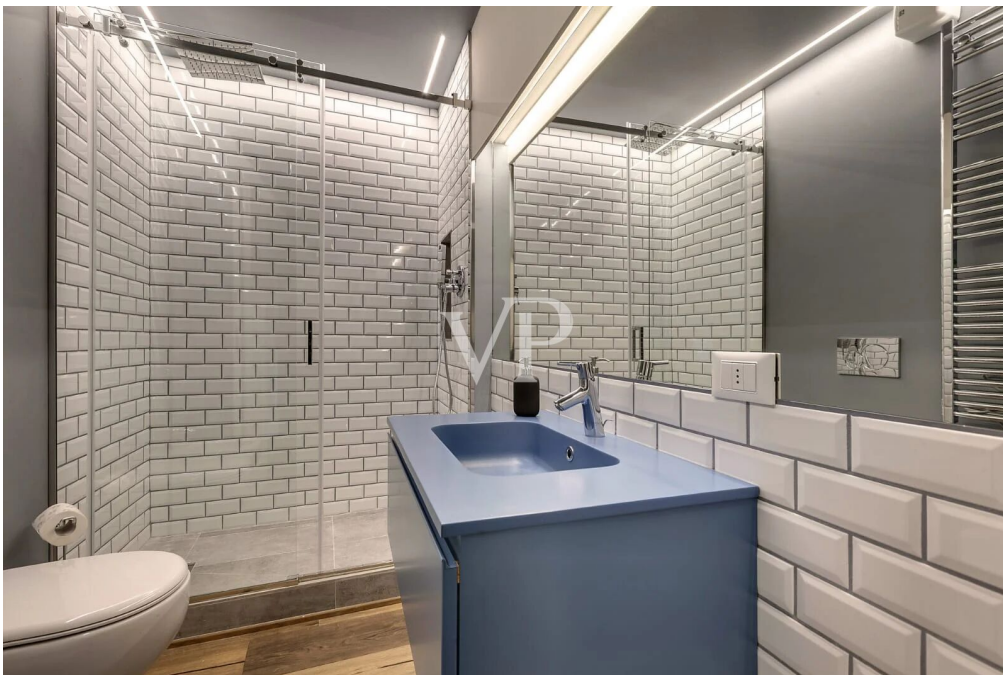

Property ID: IT254152549 - 50125 Firenze - Toscana

The property