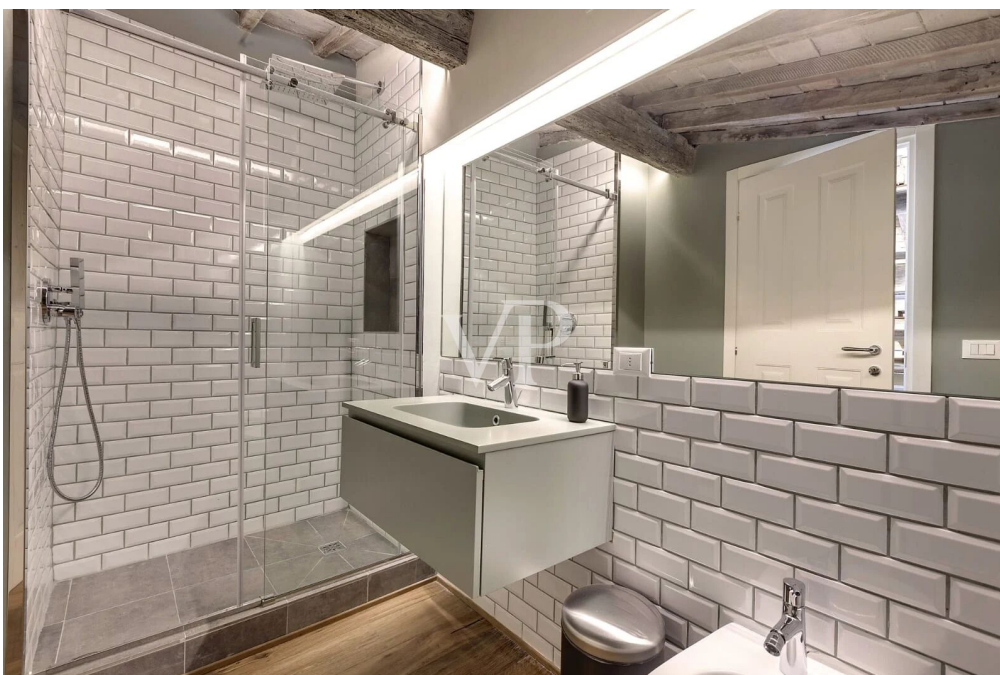

Property ID: IT254152549 - 50125 Firenze - Toscana

The property