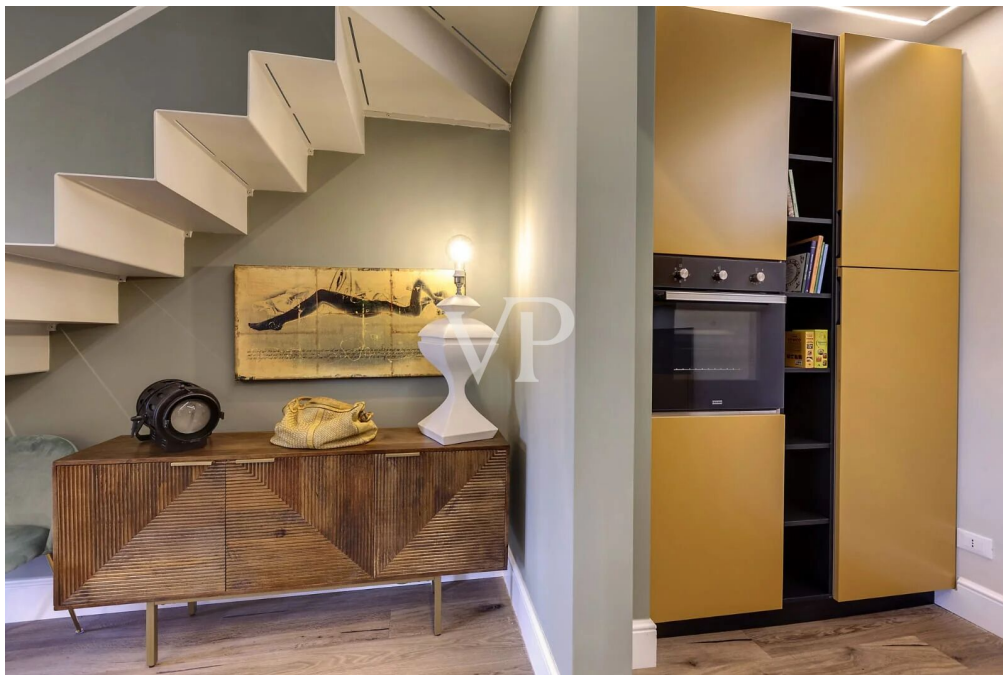

Property ID: IT254152549 - 50125 Firenze - Toscana

The property