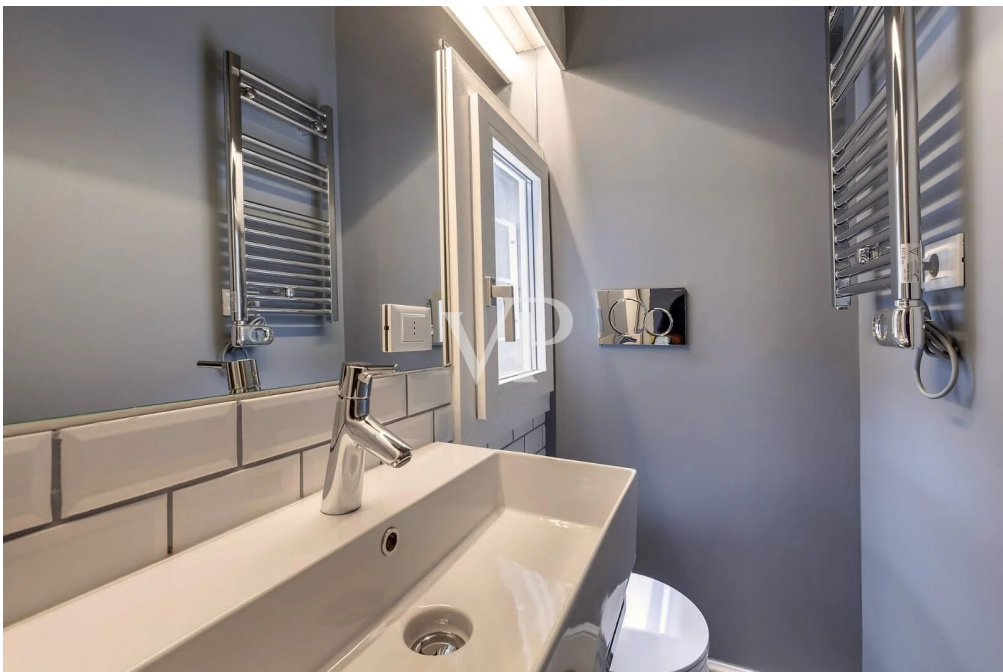

Property ID: IT254152549 - 50125 Firenze - Toscana

The property