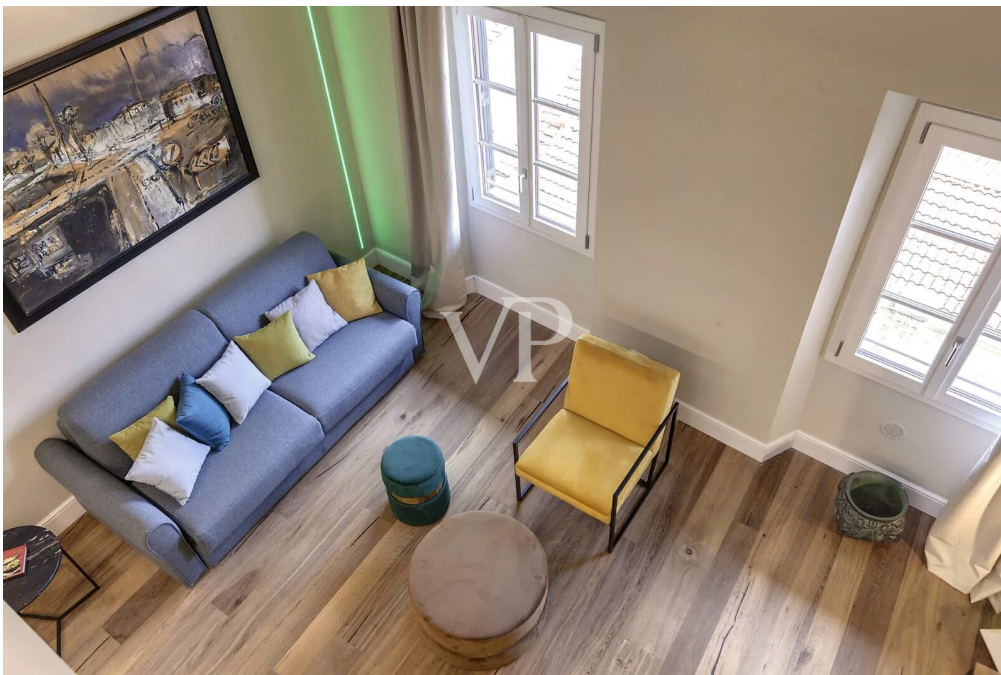

Property ID: IT254152549 - 50125 Firenze - Toscana

The property