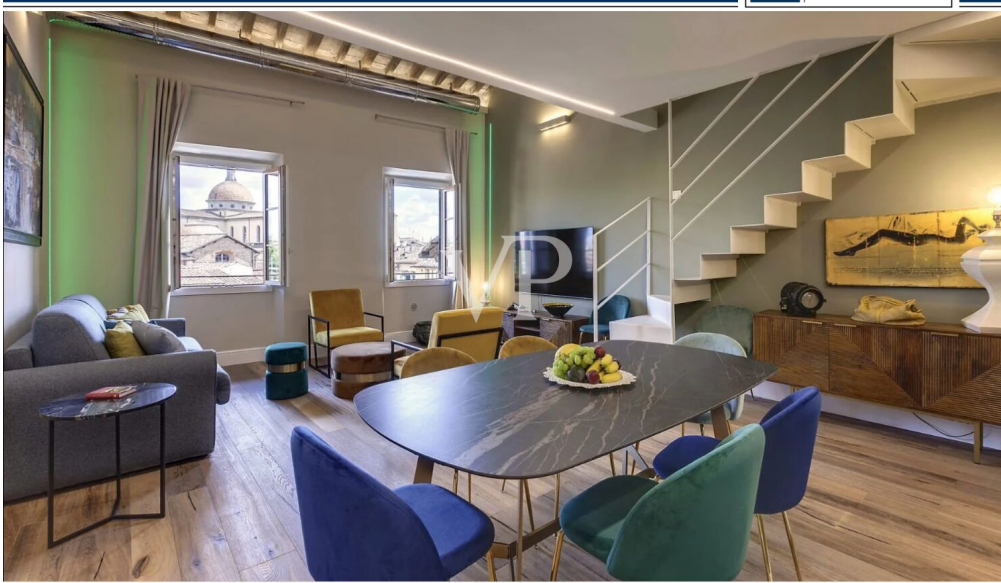

Property ID: IT254152549 - 50125 Firenze - Toscana

The property

www.von-poll.it