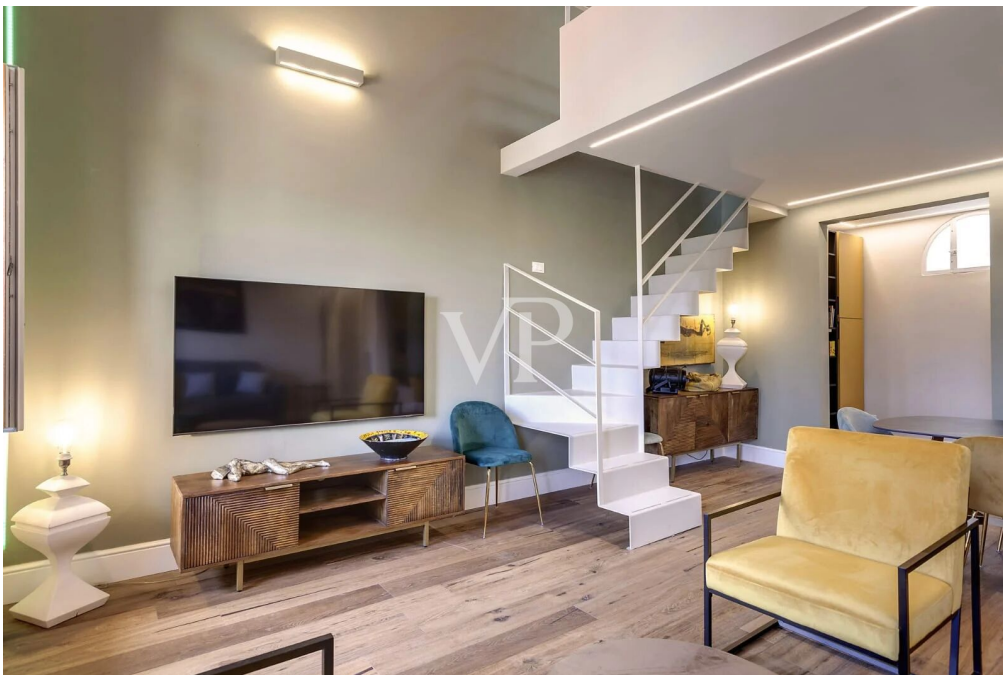

Property ID: IT254152549 - 50125 Firenze - Toscana

The property