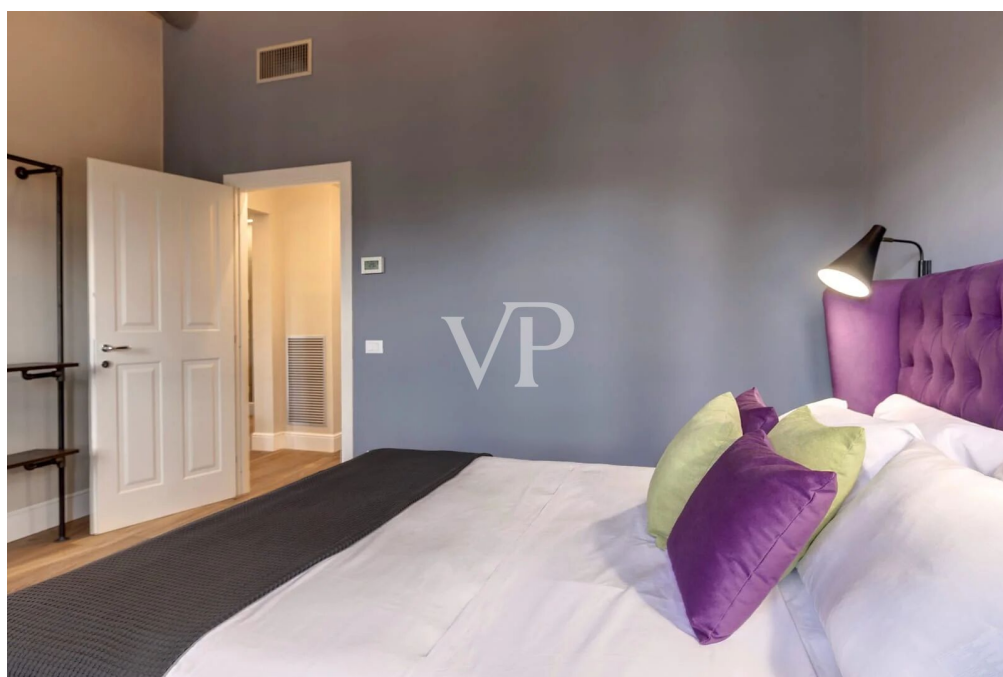

Property ID: IT254152549 - 50125 Firenze - Toscana

The property