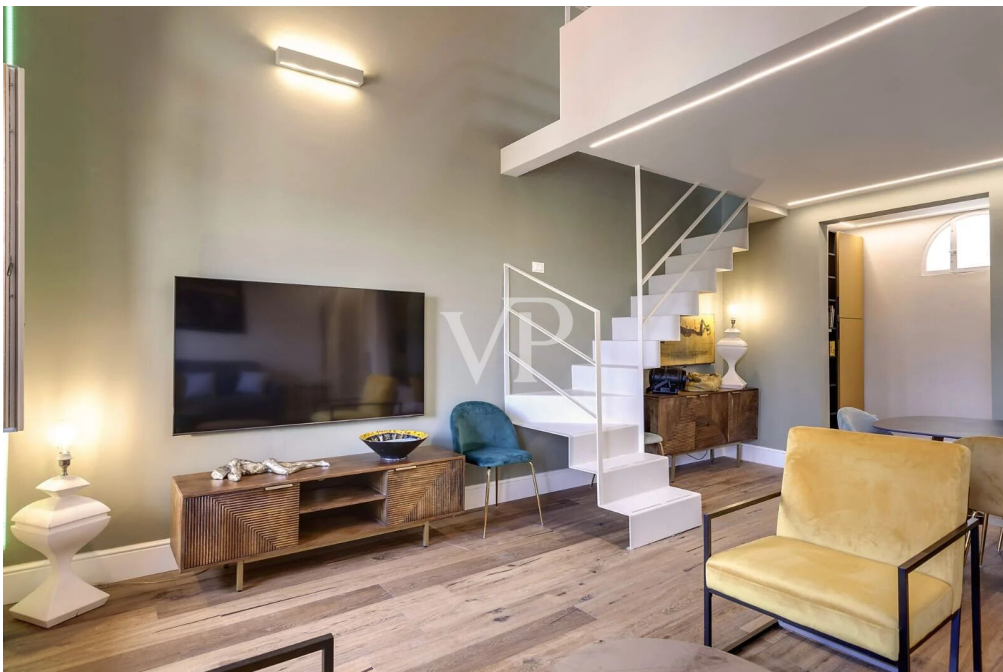

Property ID: IT254152549 - 50125 Firenze - Toscana

The property