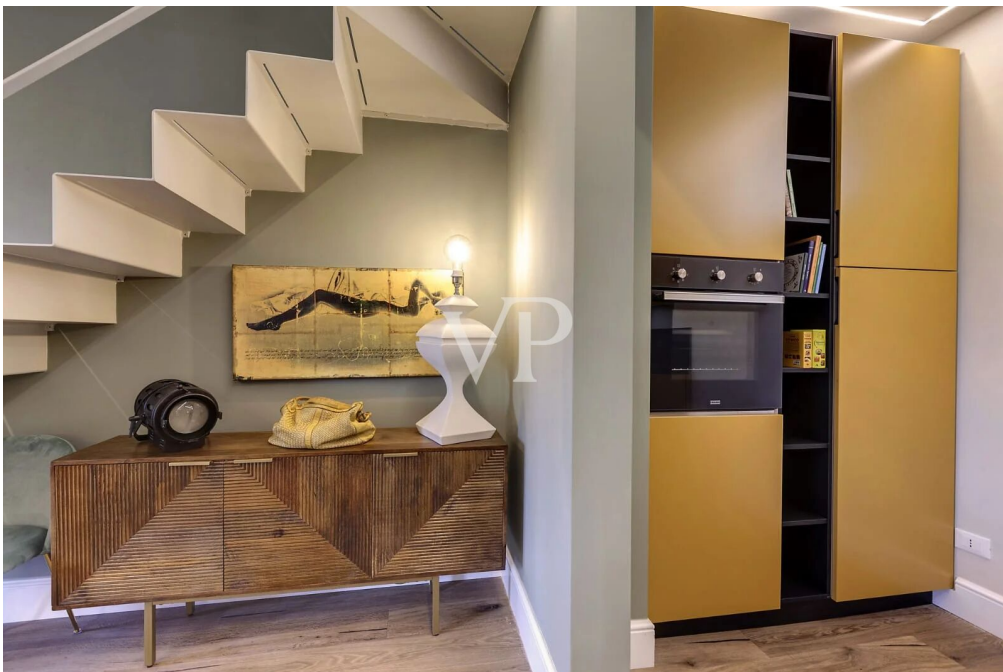

Property ID: IT254152549 - 50125 Firenze - Toscana

The property