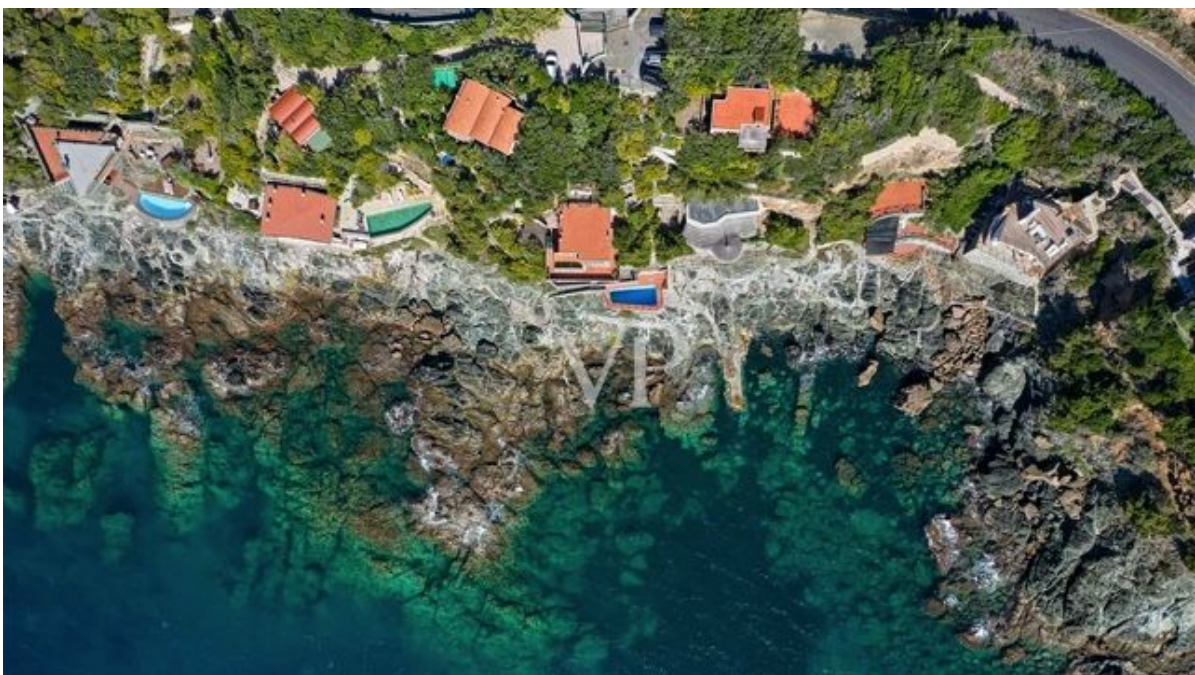

Property ID: IT254151927 - 57016 Rosignano Marittimo - Toscana

The property