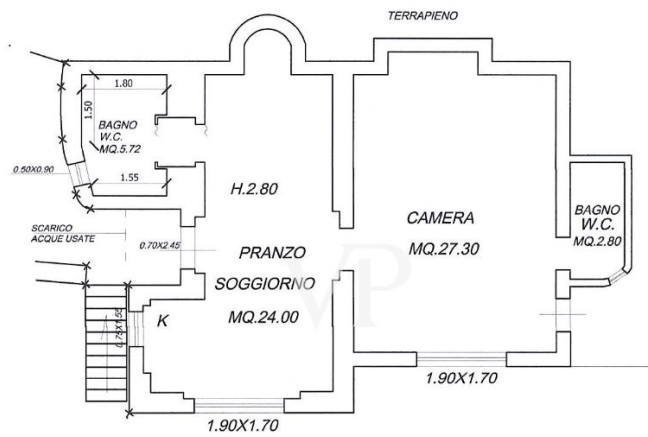

The property

Property ID: IT254151927 - 57016 Rosignano Marittimo - Toscana

Floor plans

PIANTA PIANO SEMINTERRATO

PIANTA PIANO TERRA

PIANTA PIANO PRIMO

PIANTA PIANO SEMINTERRATO

PIANTA PIANO TERRA

PIANTA PIANO PRIMO

This floor plan is not to scale. The documents were given to us by the client. For this reason, we cannot guarantee the accuracy of the information.

Property ID: IT254151927 - 57016 Rosignano Marittimo - Toscana