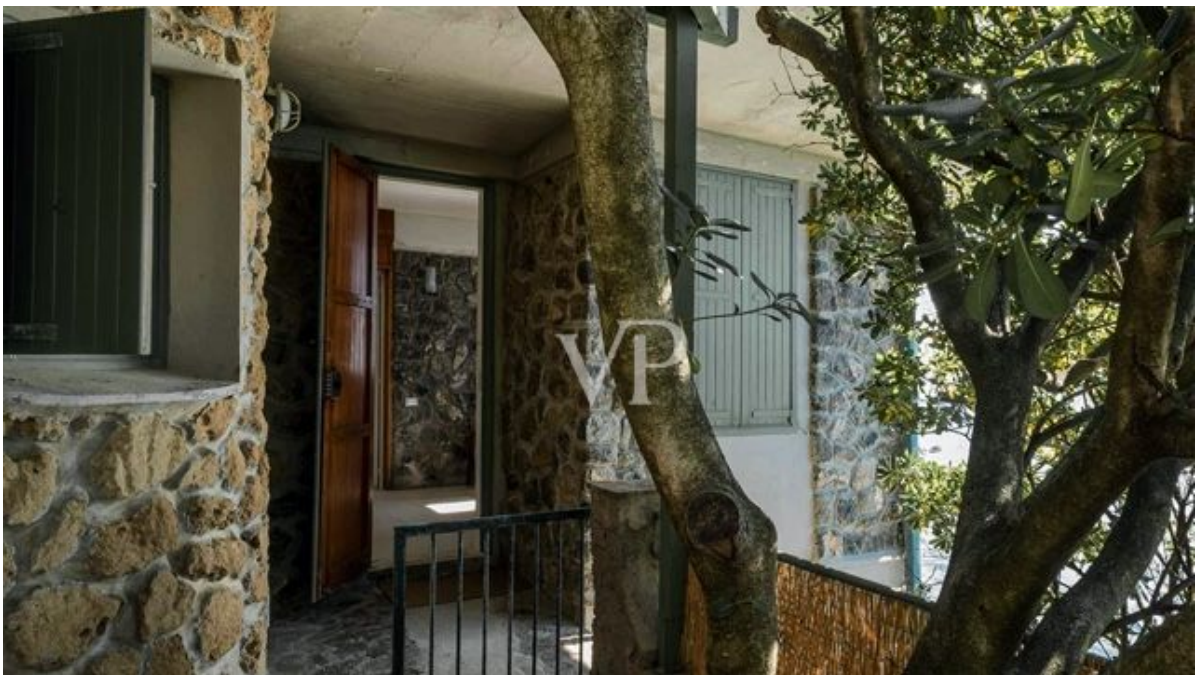

Property ID: IT254151927 - 57016 Rosignano Marittimo - Toscana

The property