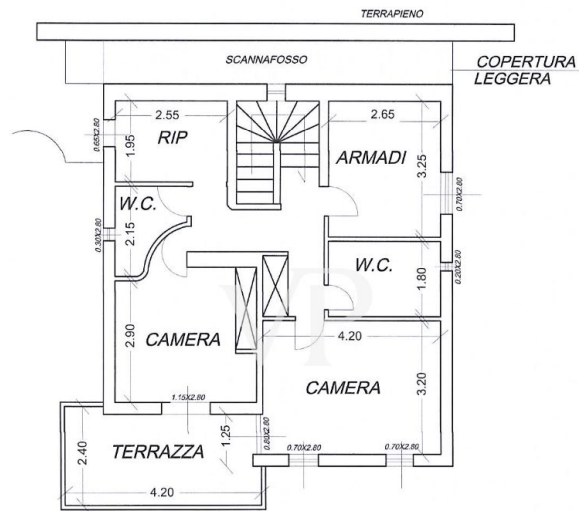

The property

Property ID: IT254151927 - 57016 Rosignano Marittimo - Toscana

Floor plans

PIANTA PIANO SEMINTERRATO

PIANTA PIANO TERRA

PIANTA PIANO PRIMO

PIANTA PIANO SEMINTERRATO

PIANTA PIANO TERRA

PIANTA PIANO PRIMO

This floor plan is not to scale. The documents were given to us by the client. For this reason, we cannot guarantee the accuracy of the information.

Property ID: IT254151927 - 57016 Rosignano Marittimo - Toscana