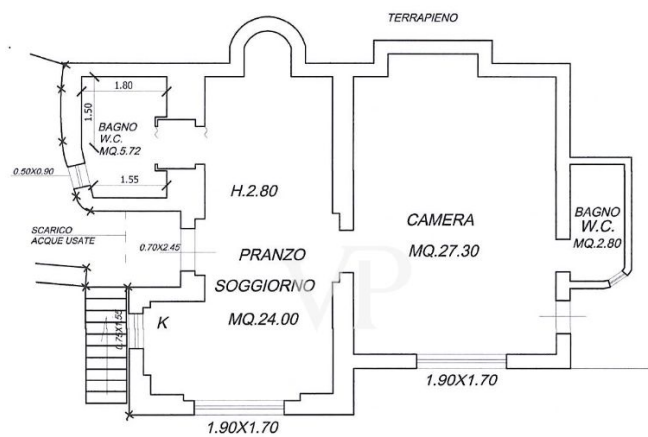

The property

Property ID: IT254151927 - 57016 Rosignano Marittimo - Toscana

Floor plans

PIANTA PIANO SEMINTERRATO

PIANTA PIANO TERRA

PIANTA PIANO PRIMO

PIANTA PIANO SEMINTERRATO

PIANTA PIANO TERRA

PIANTA PIANO PRIMO

This floor plan is not to scale. The documents were given to us by the client. For this reason, we cannot guarantee the accuracy of the information.

Property ID: IT254151927 - 57016 Rosignano Marittimo - Toscana