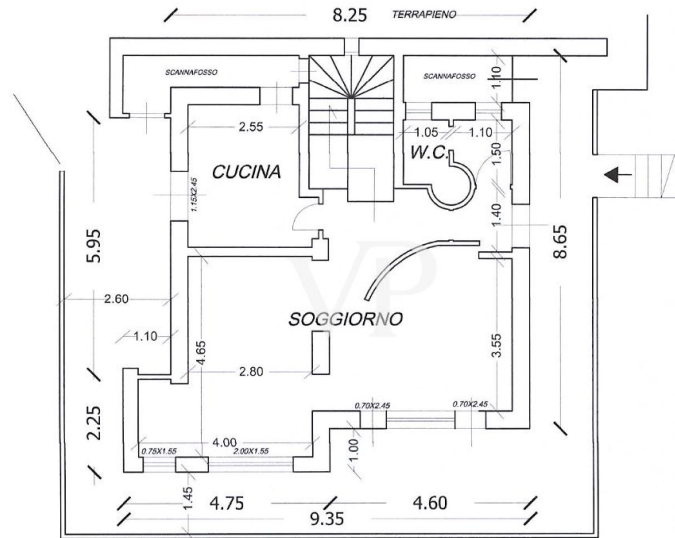

The property

Property ID: IT254151927 - 57016 Rosignano Marittimo - Toscana

Floor plans

PIANTA PIANO SEMINTERRATO

PIANTA PIANO TERRA

PIANTA PIANO PRIMO

PIANTA PIANO SEMINTERRATO

PIANTA PIANO TERRA

PIANTA PIANO PRIMO

This floor plan is not to scale. The documents were given to us by the client. For this reason, we cannot guarantee the accuracy of the information.

Property ID: IT254151927 - 57016 Rosignano Marittimo - Toscana