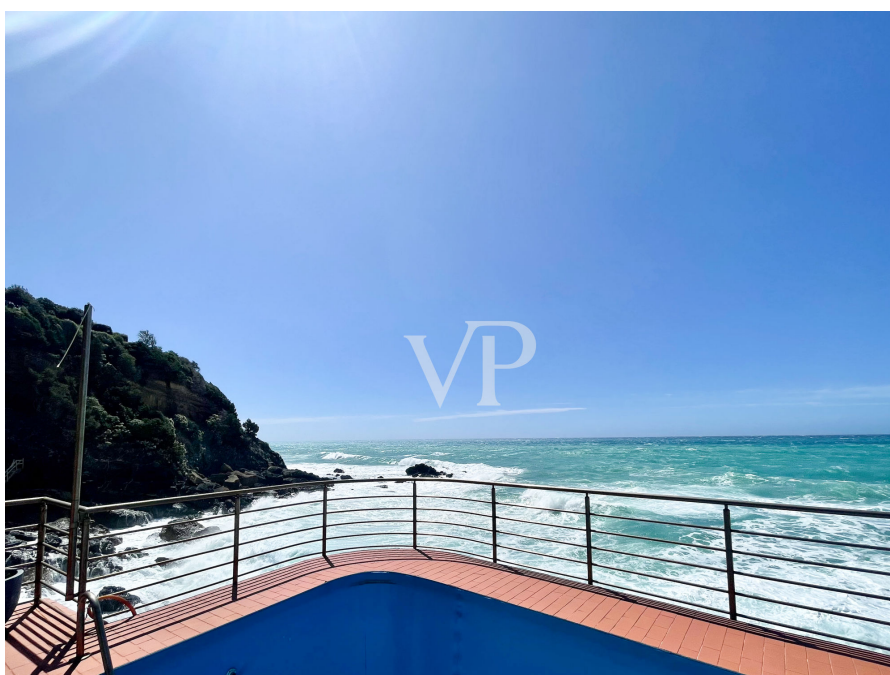

Property ID: IT254151927 - 57016 Rosignano Marittimo - Toscana

The property