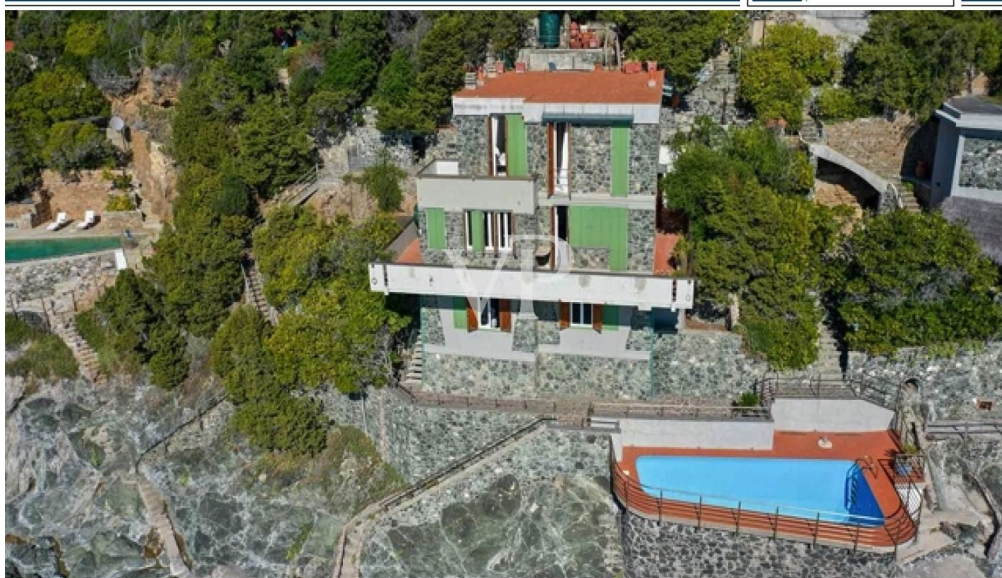

Property ID: IT254151927 - 57016 Rosignano Marittimo - Toscana

The property

www.von-poll.it