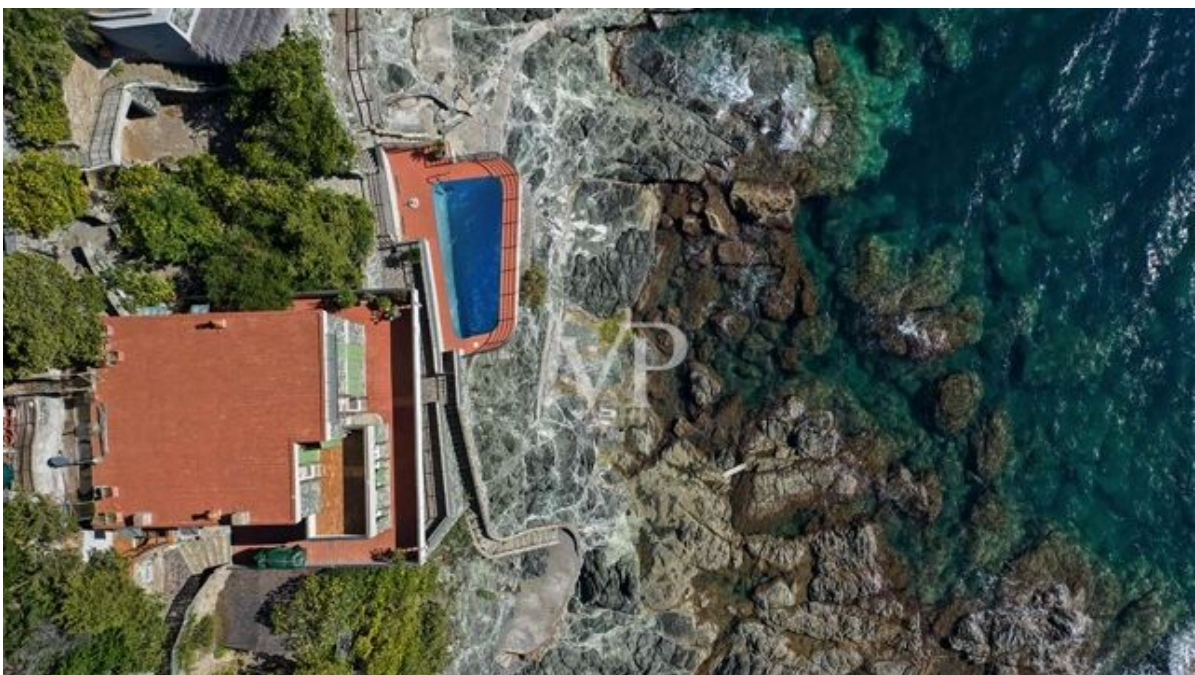

Property ID: IT254151927 - 57016 Rosignano Marittimo - Toscana

The property