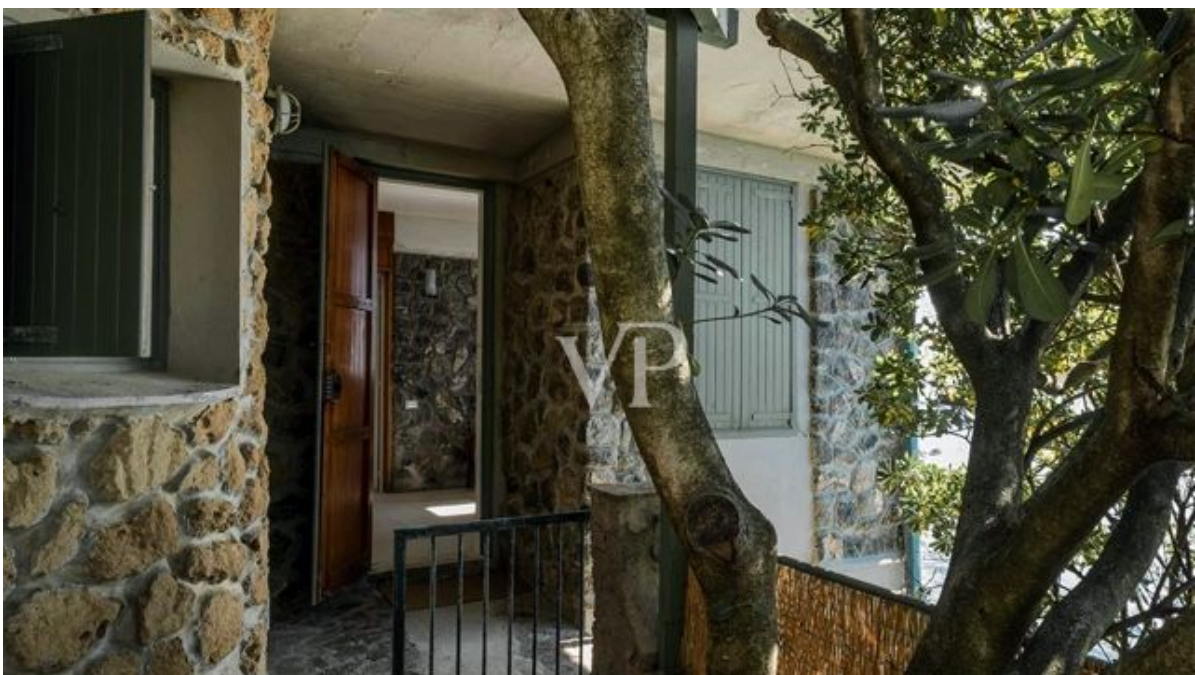

Property ID: IT254151927 - 57016 Rosignano Marittimo - Toscana

The property