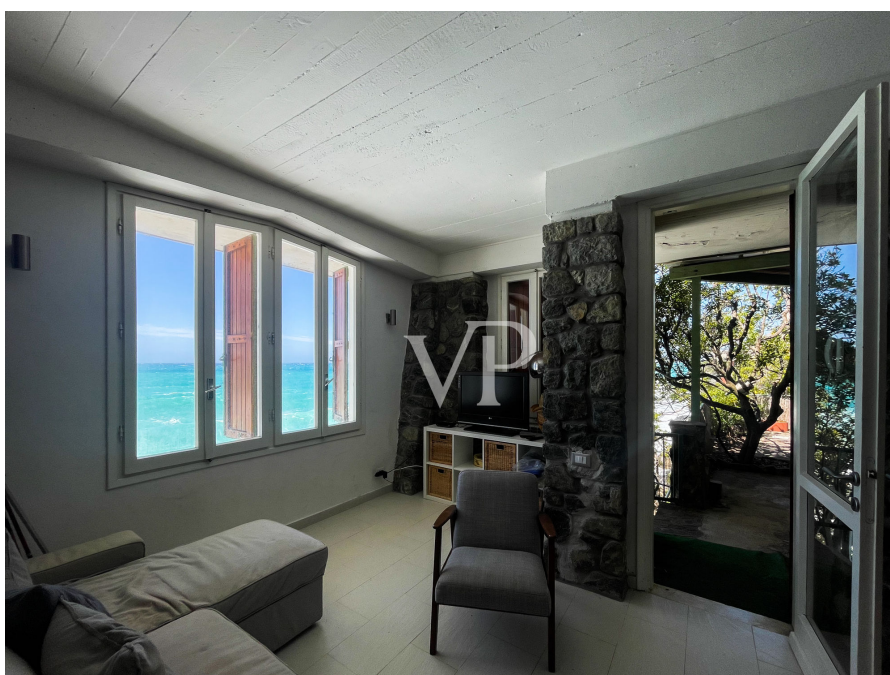

Property ID: IT254151927 - 57016 Rosignano Marittimo - Toscana

The property