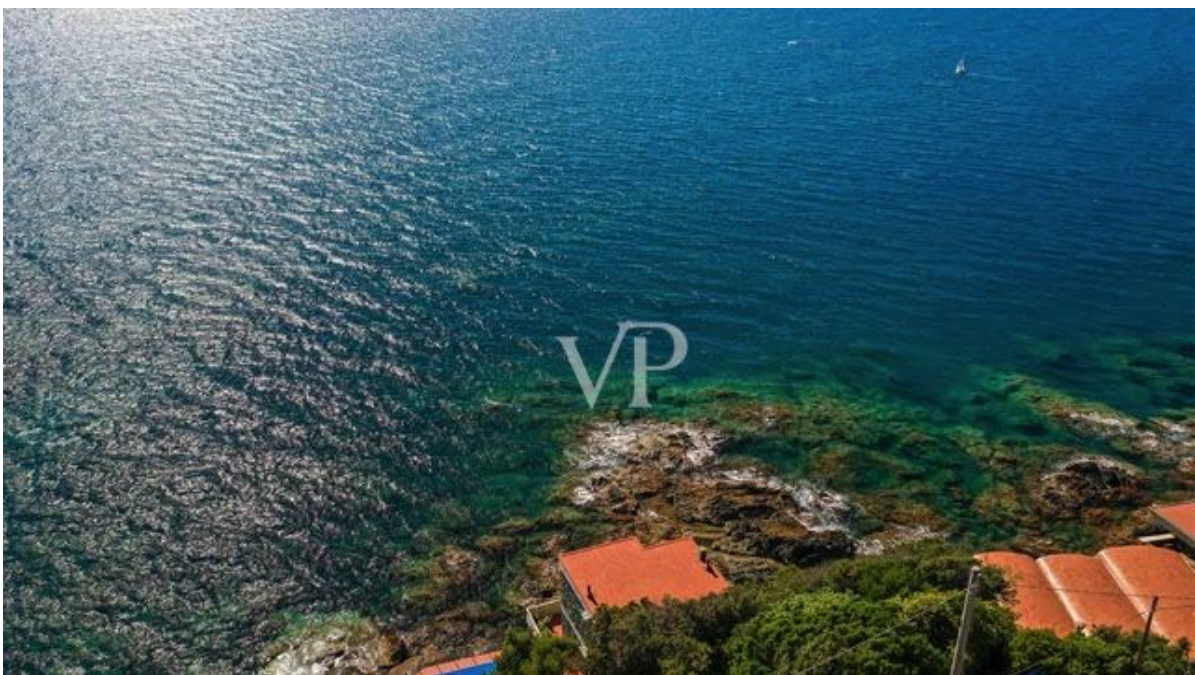

Property ID: IT254151927 - 57016 Rosignano Marittimo - Toscana

The property