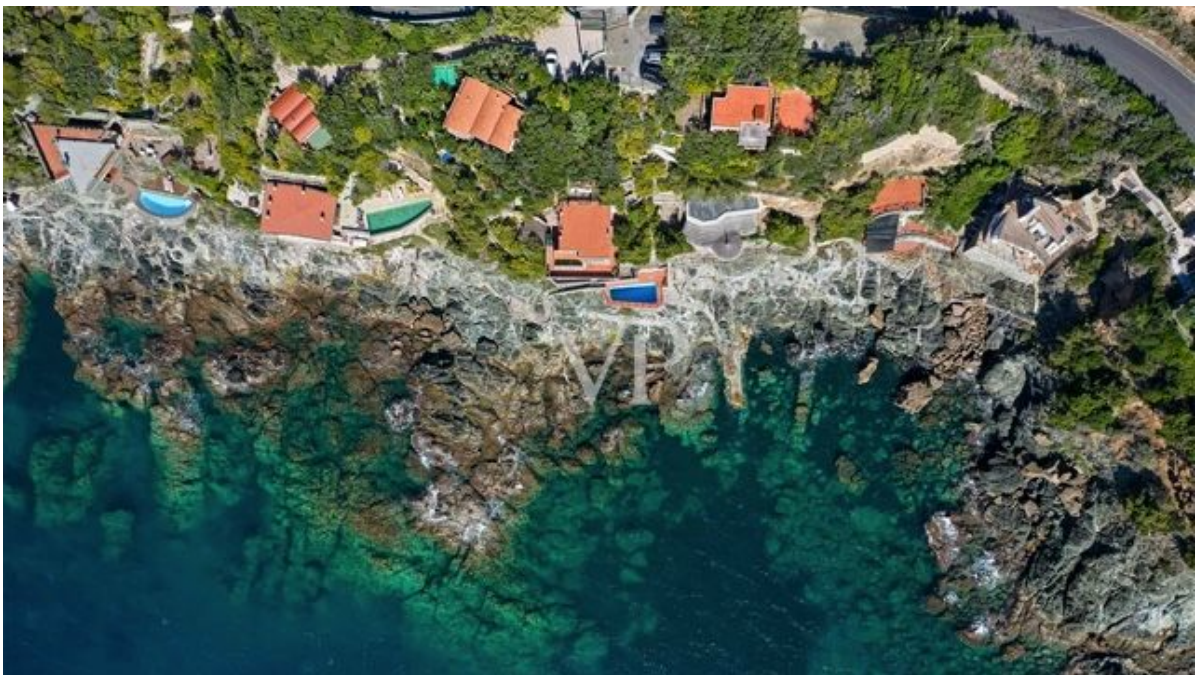

Property ID: IT254151927 - 57016 Rosignano Marittimo - Toscana

The property