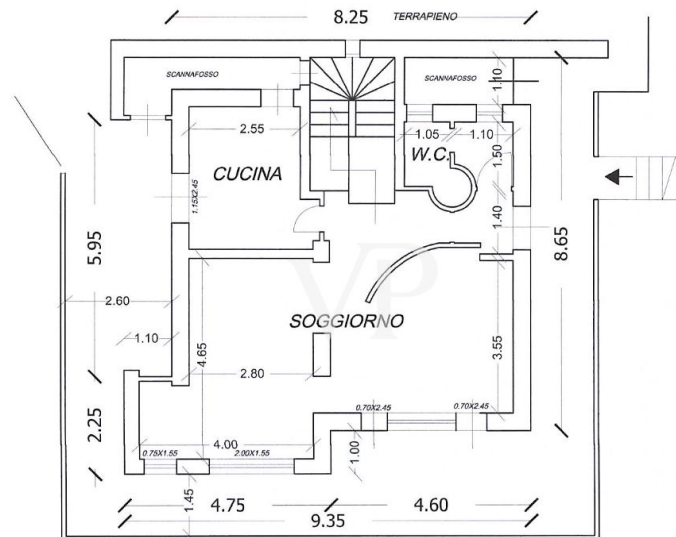

The property

Property ID: IT254151927 - 57016 Rosignano Marittimo - Toscana

Floor plans

PIANTA PIANO SEMINTERRATO

PIANTA PIANO TERRA

PIANTA PIANO PRIMO

PIANTA PIANO SEMINTERRATO

PIANTA PIANO TERRA

PIANTA PIANO PRIMO

This floor plan is not to scale. The documents were given to us by the client. For this reason, we cannot guarantee the accuracy of the information.

Property ID: IT254151927 - 57016 Rosignano Marittimo - Toscana