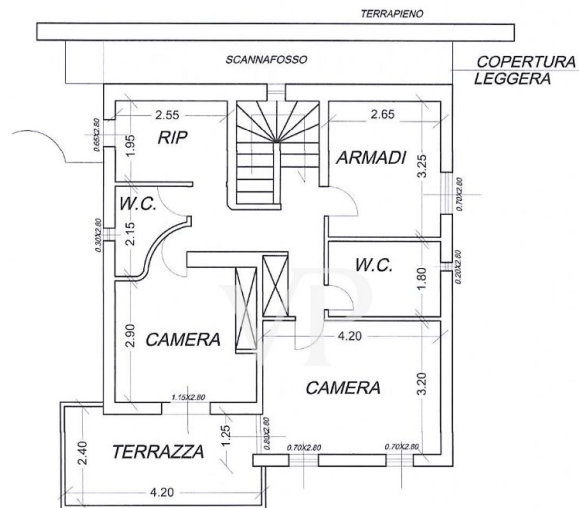

The property

Property ID: IT254151927 - 57016 Rosignano Marittimo - Toscana

Floor plans

PIANTA PIANO SEMINTERRATO

PIANTA PIANO TERRA

PIANTA PIANO PRIMO

PIANTA PIANO SEMINTERRATO

PIANTA PIANO TERRA

PIANTA PIANO PRIMO

This floor plan is not to scale. The documents were given to us by the client. For this reason, we cannot guarantee the accuracy of the information.

Property ID: IT254151927 - 57016 Rosignano Marittimo - Toscana