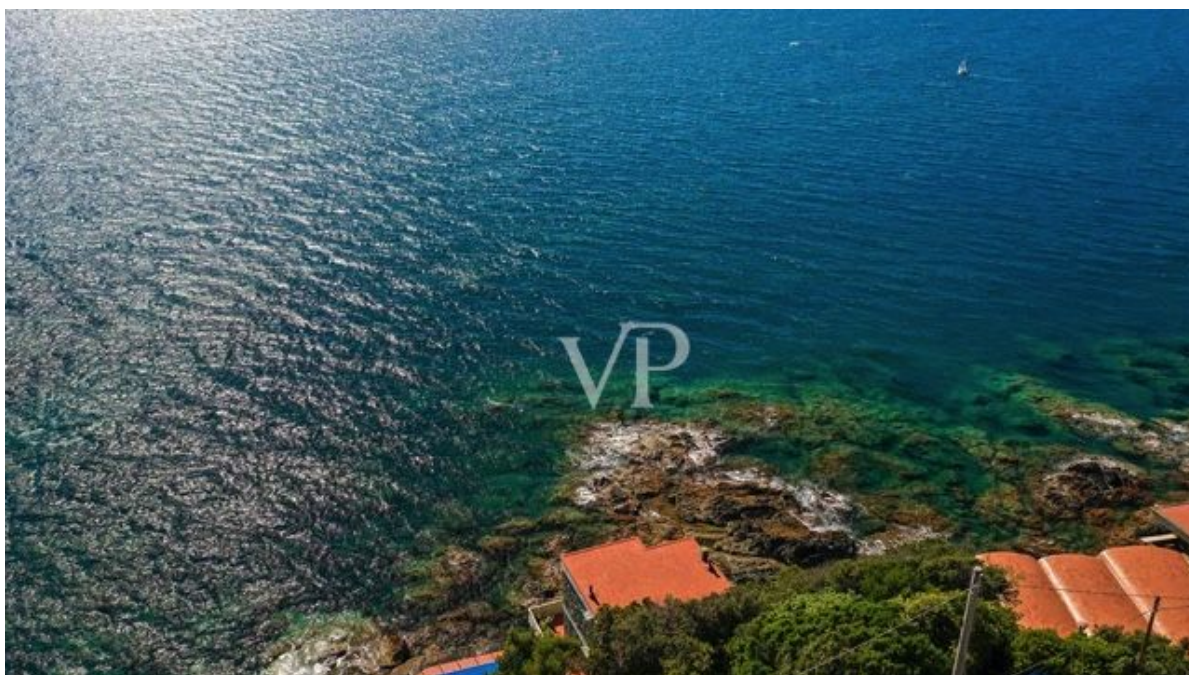

Property ID: IT254151927 - 57016 Rosignano Marittimo - Toscana

The property