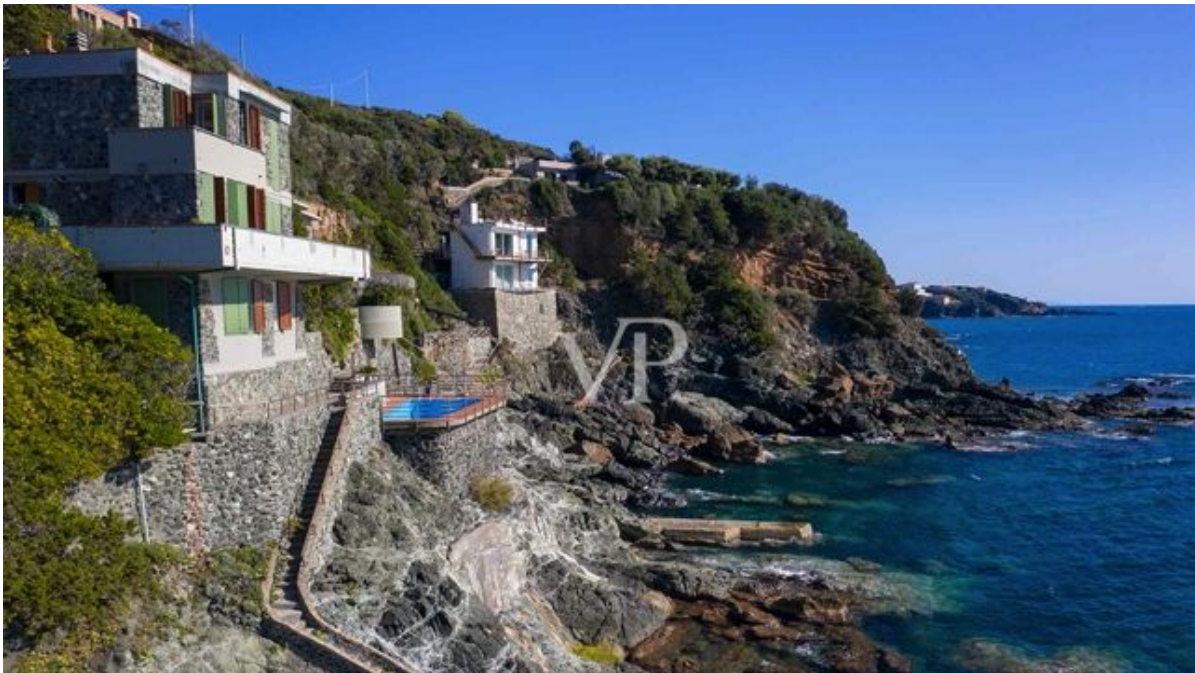

Property ID: IT254151927 - 57016 Rosignano Marittimo - Toscana

The property