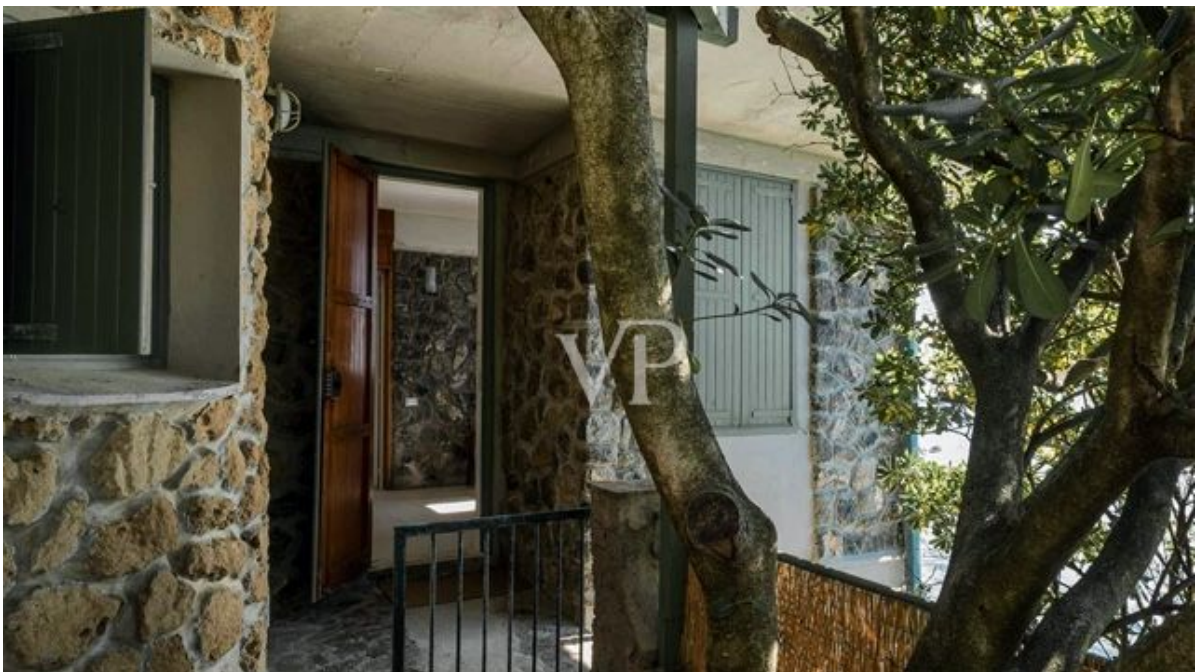

Property ID: IT254151927 - 57016 Rosignano Marittimo - Toscana

The property