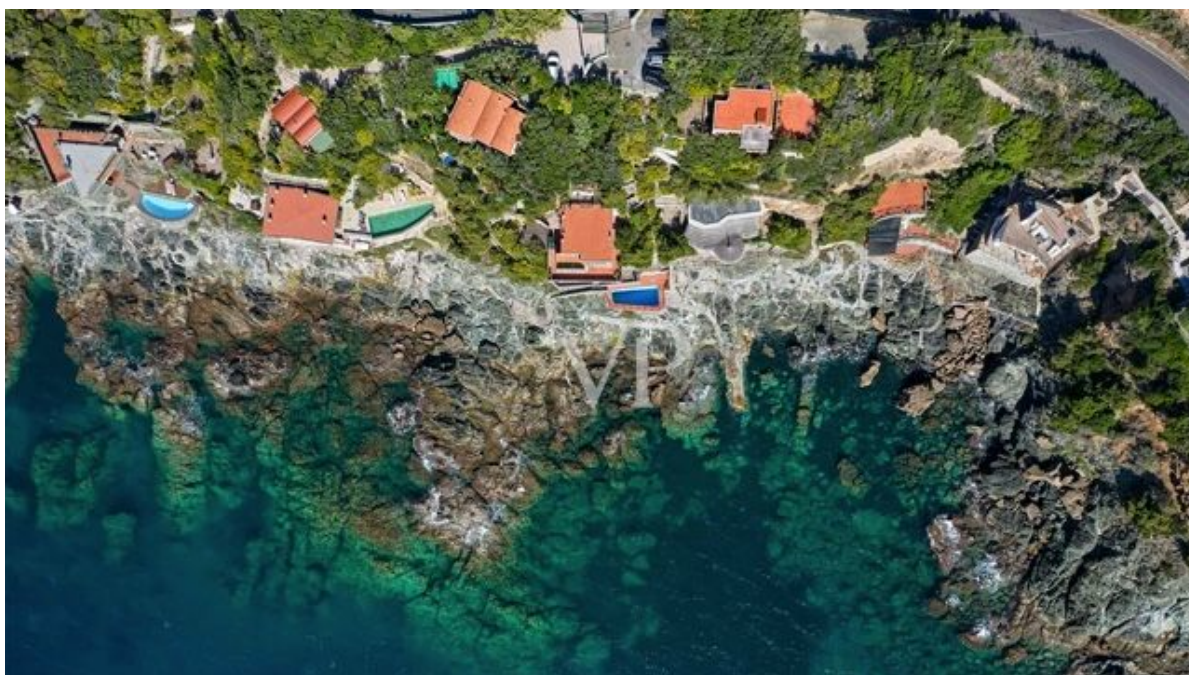

Property ID: IT254151927 - 57016 Rosignano Marittimo - Toscana

The property