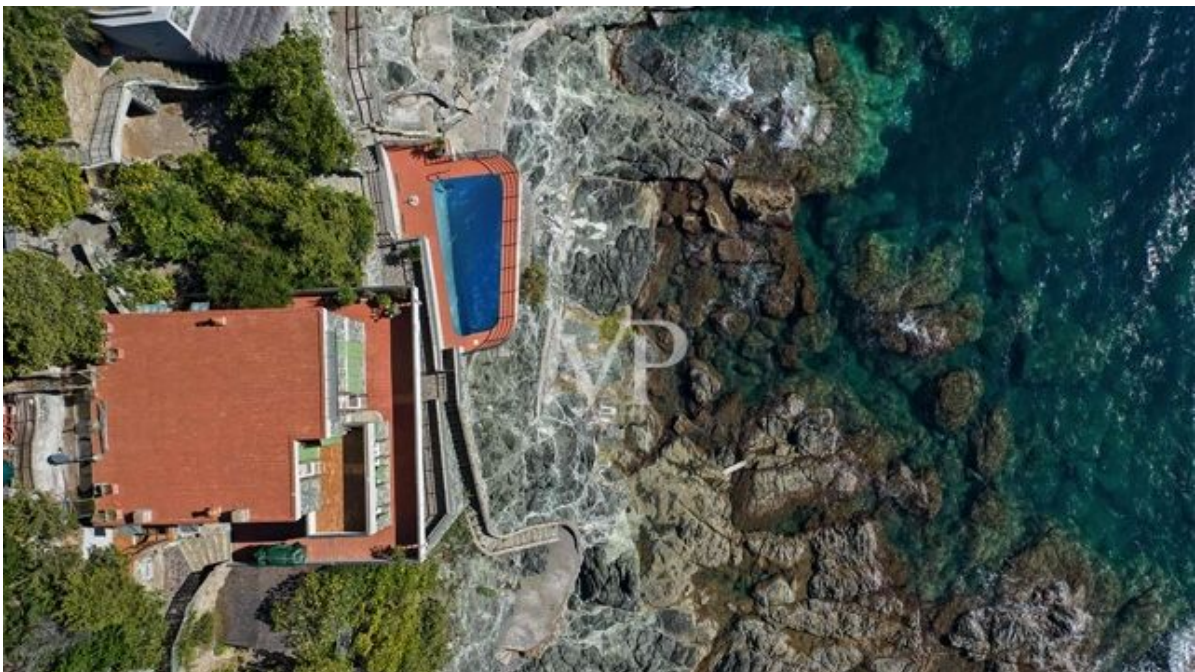

Property ID: IT254151927 - 57016 Rosignano Marittimo - Toscana

The property