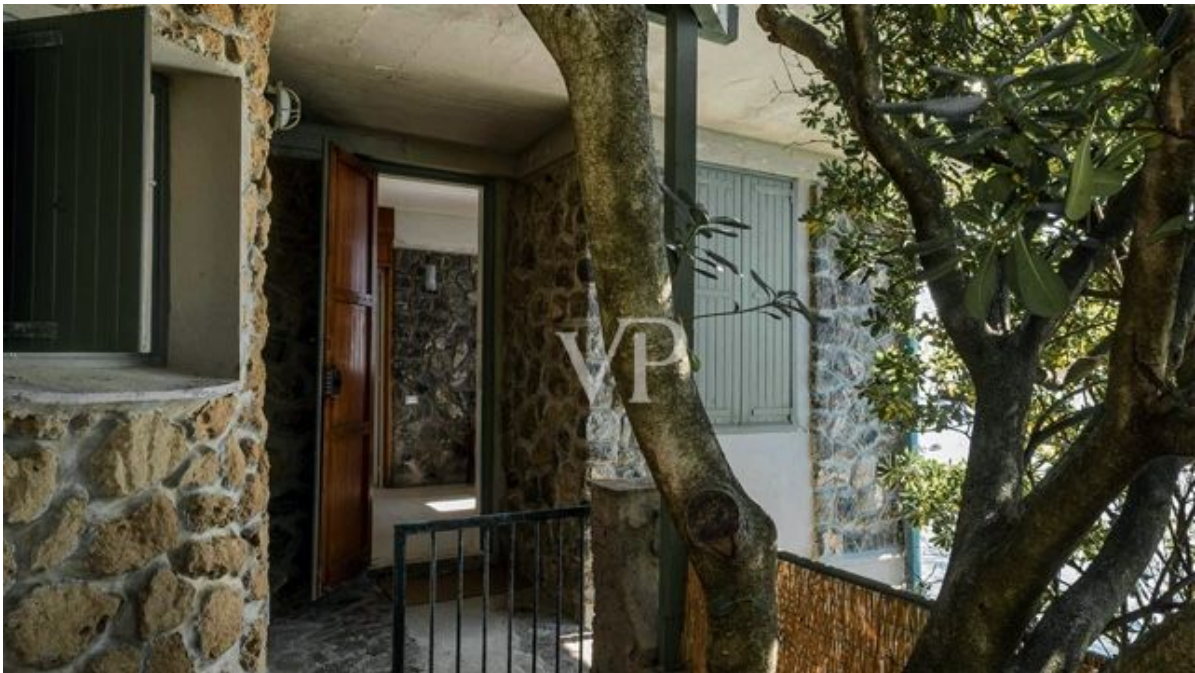

Property ID: IT254151927 - 57016 Rosignano Marittimo - Toscana

The property