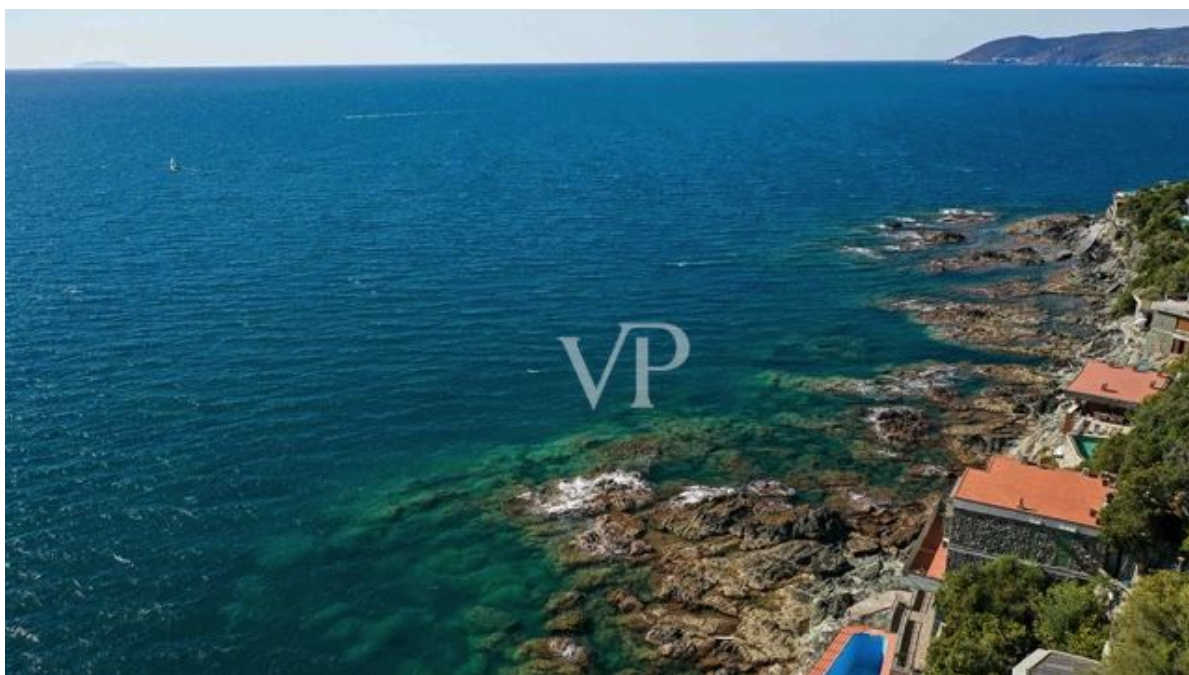

Property ID: IT254151927 - 57016 Rosignano Marittimo - Toscana

The property