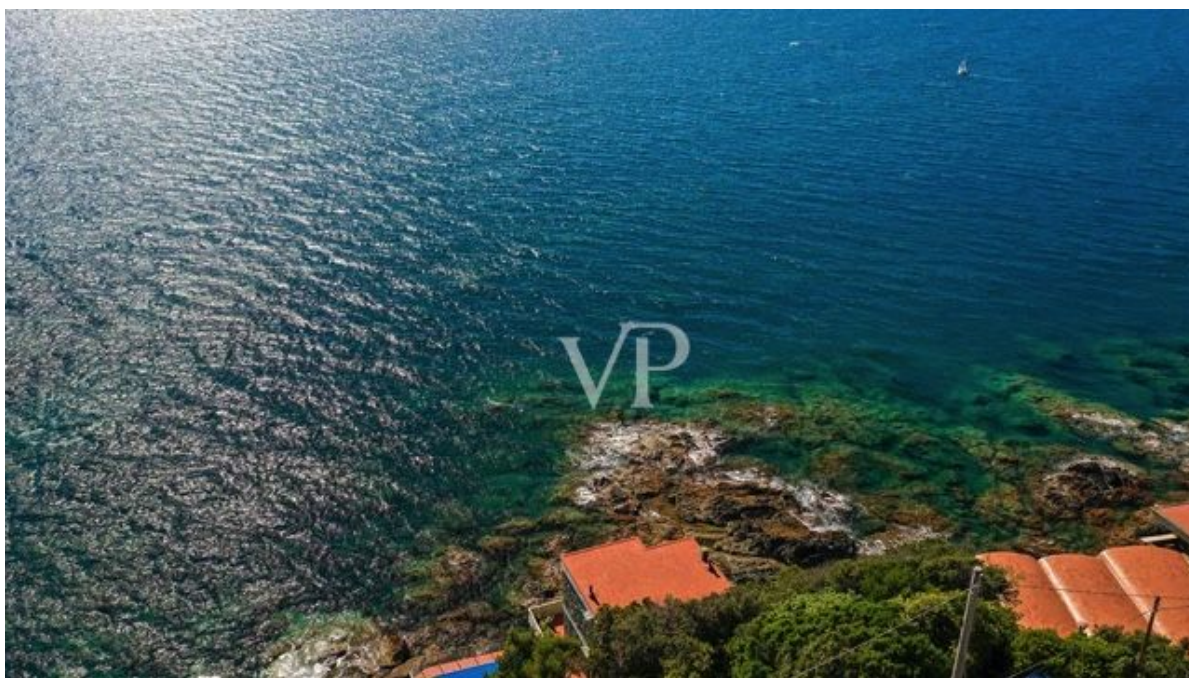

Property ID: IT254151927 - 57016 Rosignano Marittimo - Toscana

The property