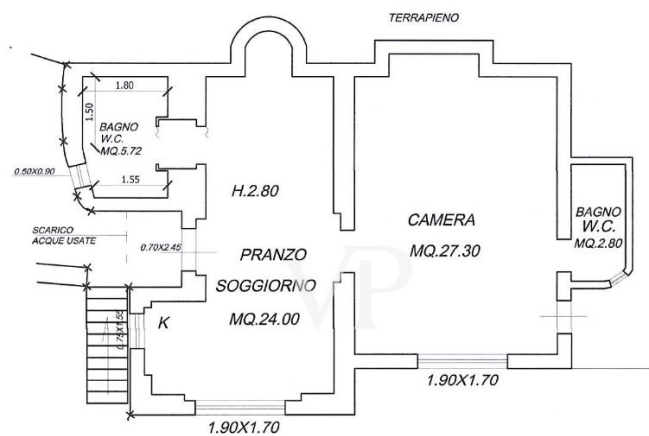

The property

Property ID: IT254151927 - 57016 Rosignano Marittimo - Toscana

Floor plans

PIANTA PIANO SEMINTERRATO

PIANTA PIANO TERRA

PIANTA PIANO PRIMO

PIANTA PIANO SEMINTERRATO

PIANTA PIANO TERRA

PIANTA PIANO PRIMO

This floor plan is not to scale. The documents were given to us by the client. For this reason, we cannot guarantee the accuracy of the information.

Property ID: IT254151927 - 57016 Rosignano Marittimo - Toscana