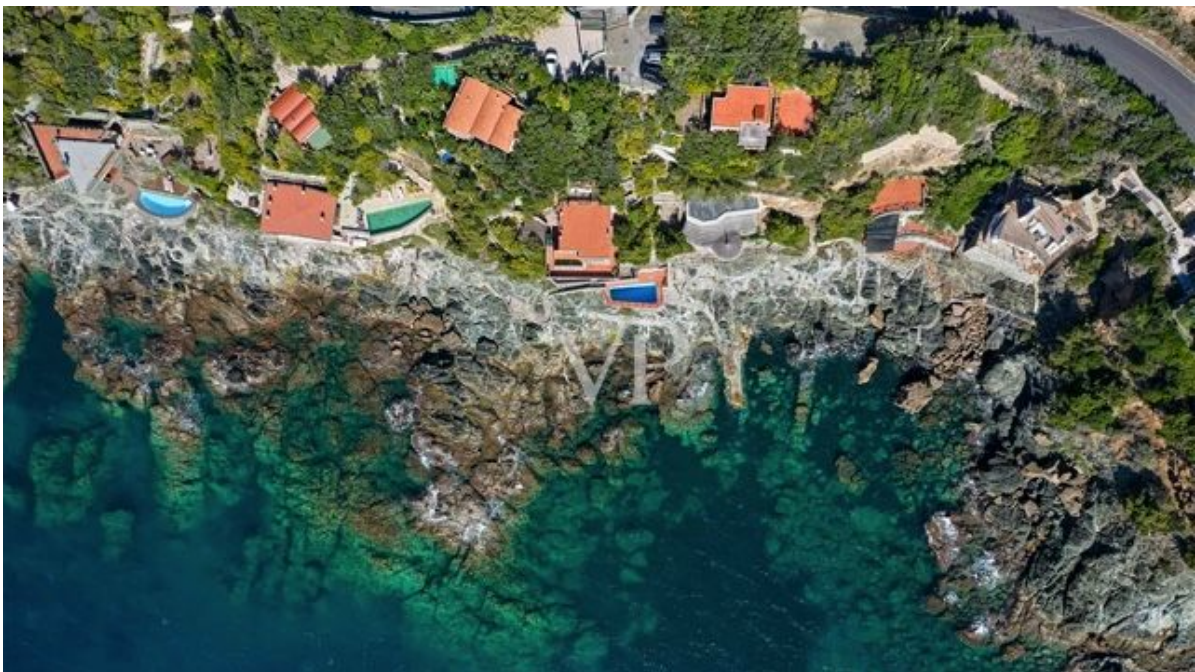

Property ID: IT254151927 - 57016 Rosignano Marittimo - Toscana

The property