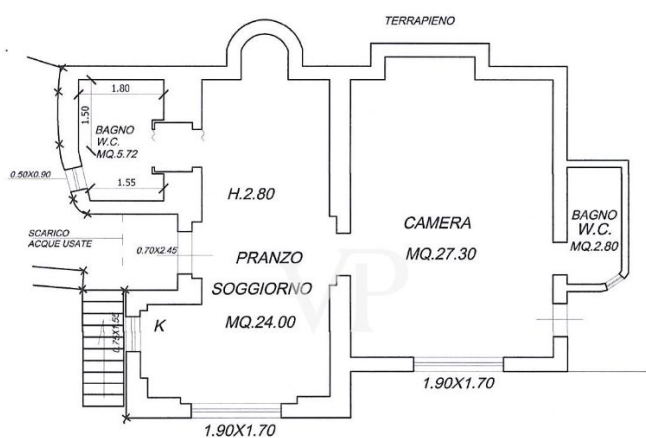

The property

Property ID: IT254151927 - 57016 Rosignano Marittimo - Toscana

Floor plans

PIANTA PIANO SEMINTERRATO

PIANTA PIANO TERRA

PIANTA PIANO PRIMO

PIANTA PIANO SEMINTERRATO

PIANTA PIANO TERRA

PIANTA PIANO PRIMO

This floor plan is not to scale. The documents were given to us by the client. For this reason, we cannot guarantee the accuracy of the information.

Property ID: IT254151927 - 57016 Rosignano Marittimo - Toscana