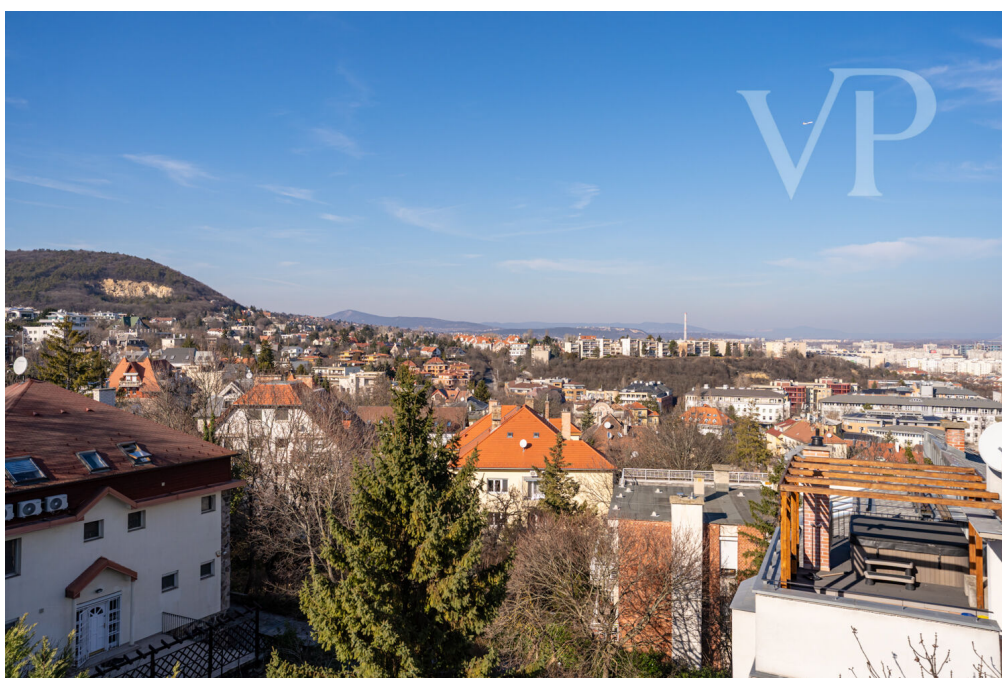

Property ID: HU25439645 - 1025 Budapest

The property