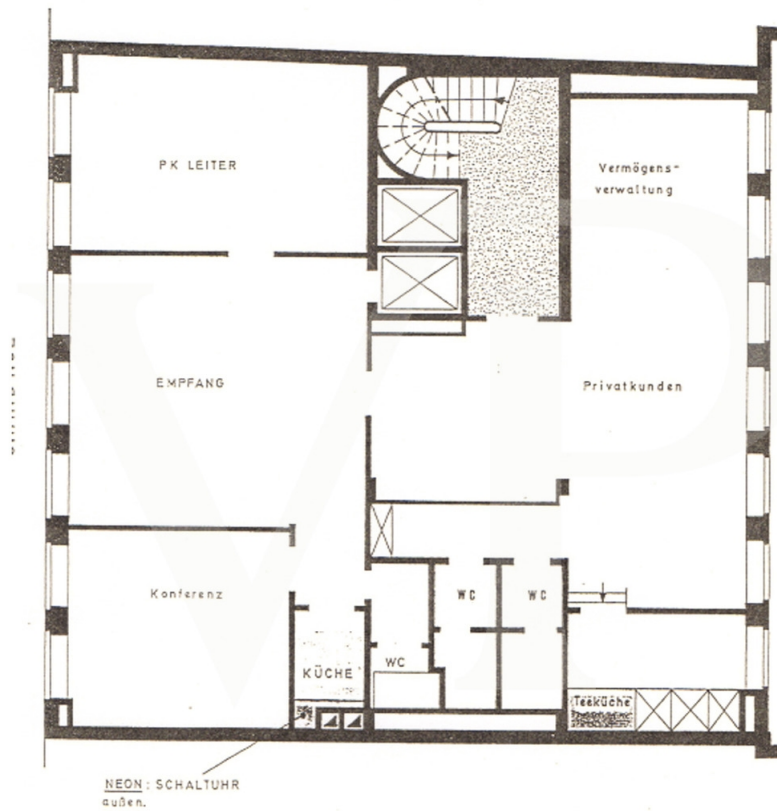

Property ID: LU171933342 - L-1660 Luxembourg-Centre

At a glance

Property ID	LU171933342	Rent price	On request
Available from	13.07.2017	Commission	Honoraire à la charge du propriétaire
		Total Space	ca. 219 m ²
		Construction method	Prefabricated components
		Rentable space	ca. 219 m ²

Property ID: LU171933342 - L-1660 Luxembourg-Centre

Floor plans

2 Etage 02

2 Etage 02

This floor plan is not to scale. The documents were given to us by the client. For this reason, we cannot guarantee the accuracy of the information.