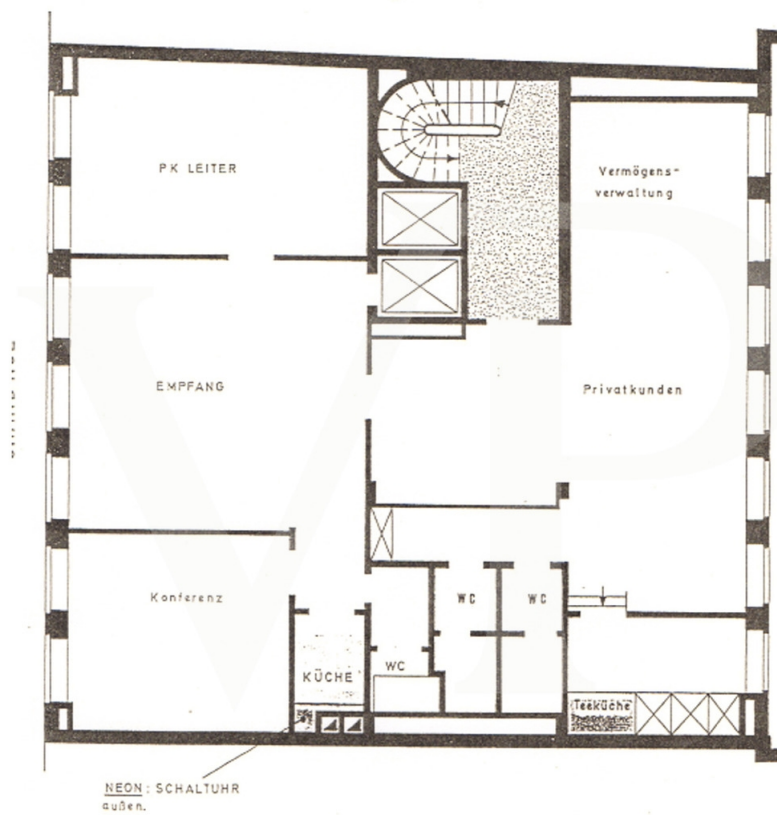

Property ID: LU171933342 - L-1660 Luxembourg-Centre

At a glance

Property ID	LU171933342	Rent price	On request
Available from	13.07.2017	Commission	Honoraire à la charge du propriétaire
		Total Space	ca. 219 m ²
		Construction method	Prefabricated components
		Rentable space	ca. 219 m ²

Property ID: LU171933342 - L-1660 Luxembourg-Centre

Floor plans

2 Etage 02

2 Etage 02

This floor plan is not to scale. The documents were given to us by the client. For this reason, we cannot guarantee the accuracy of the information.