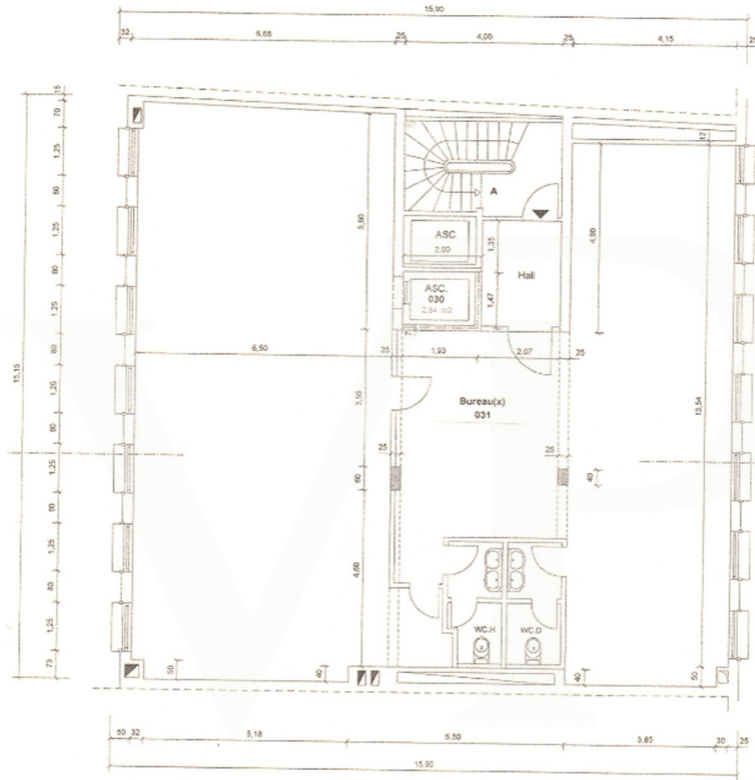

Property ID: LU171933342 - L-1660 Luxembourg-Centre

At a glance

Property ID	LU171933342	Rent price	On request
Available from	13.07.2017	Commission	Honoraire à la charge du propriétaire
		Total Space	ca. 219 m ²
		Construction method	Prefabricated components
		Rentable space	ca. 219 m ²

Property ID: LU171933342 - L-1660 Luxembourg-Centre

Floor plans

2 Etage 02

2 Etage 02

This floor plan is not to scale. The documents were given to us by the client. For this reason, we cannot guarantee the accuracy of the information.