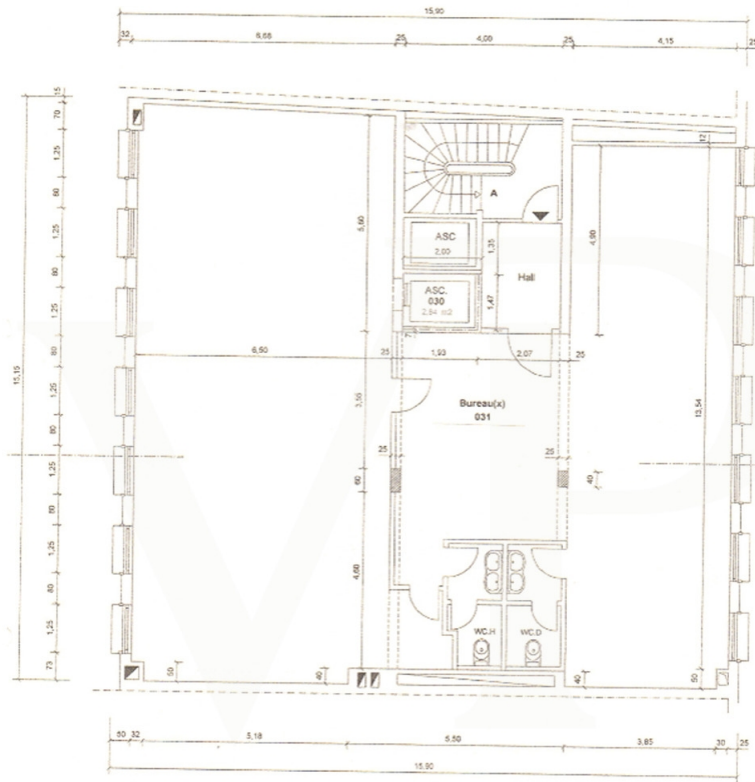

Property ID: LU171933342 - L-1660 Luxembourg-Centre

At a glance

Property ID	LU171933342	Rent price	On request
Available from	13.07.2017	Commission	Honoraire à la charge du propriétaire
		Total Space	ca. 219 m ²
		Construction method	Prefabricated components
		Rentable space	ca. 219 m ²

Property ID: LU171933342 - L-1660 Luxembourg-Centre

Floor plans

2 Etage 02

2 Etage 02

This floor plan is not to scale. The documents were given to us by the client. For this reason, we cannot guarantee the accuracy of the information.