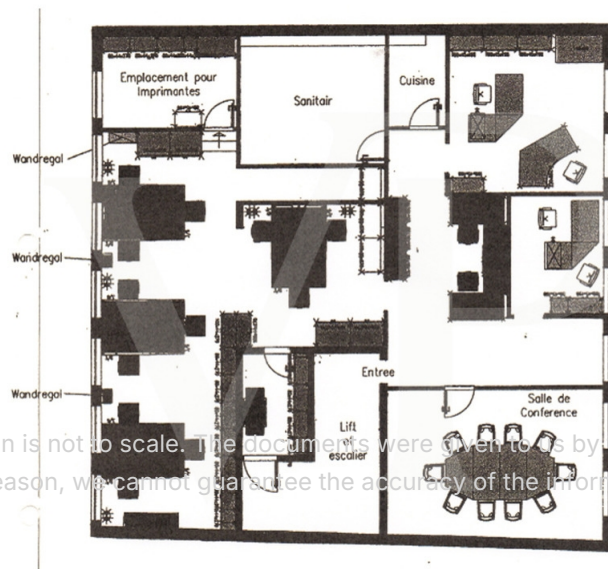

Property ID: LU171933342 - L-1660 Luxembourg-Centre

At a glance

Property ID	LU171933342	Rent price	On request
Available from	13.07.2017	Commission	Honoraire à la charge du propriétaire
		Total Space	ca. 219 m ²
		Construction method	Prefabricated components
		Rentable space	ca. 219 m ²

Property ID: LU171933342 - L-1660 Luxembourg-Centre

Floor plans

2 Etage 02

2 Etage 02

This floor plan is not to scale. The documents were given to us by the client. For this reason, we cannot guarantee the accuracy of the information.