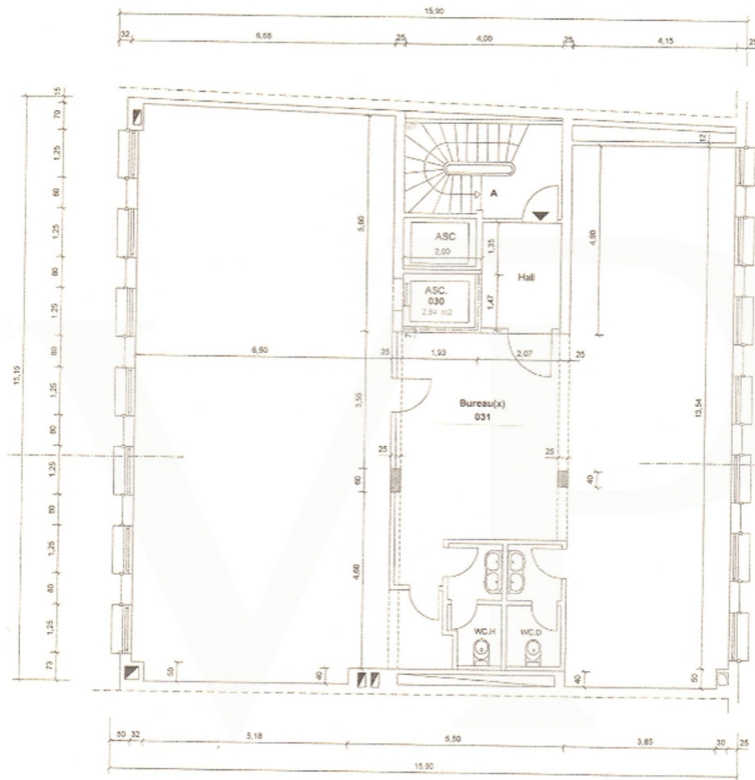

Property ID: LU171933342 - L-1660 Luxembourg-Centre

At a glance

Property ID	LU171933342	Rent price	On request
Available from	13.07.2017	Office/Professional practice	Office space
		Commission	Honoraire à la charge du propriétaire
		Total Space	ca. 219 m ²
		Construction method	Prefabricated components
		Rentable space	ca. 219 m ²
		Office space	ca. 219 m ²

Property ID: LU171933342 - L-1660 Luxembourg-Centre

Floor plans

2 Etage 02

This floor plan is not to scale. The documents were given to us by the client. For this reason, we cannot guarantee the accuracy of the information.