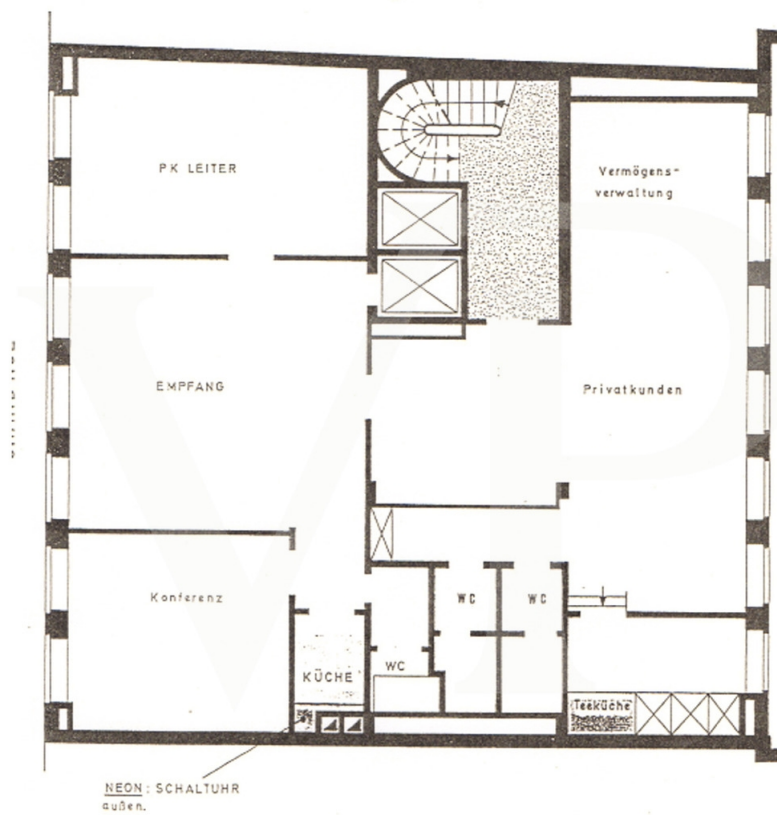

Property ID: LU171933342 - L-1660 Luxembourg-Centre

At a glance

Property ID	LU171933342	Rent price	On request
Available from	13.07.2017	Office/Professional practice	Office space
		Commission	Honoraire à la charge du propriétaire
		Total Space	ca. 219 m ²
		Construction method	Prefabricated components
		Rentable space	ca. 219 m ²
		Office space	ca. 219 m ²

Property ID: LU171933342 - L-1660 Luxembourg-Centre

Floor plans

2 Etage 02

This floor plan is not to scale. The documents were given to us by the client. For this reason, we cannot guarantee the accuracy of the information.