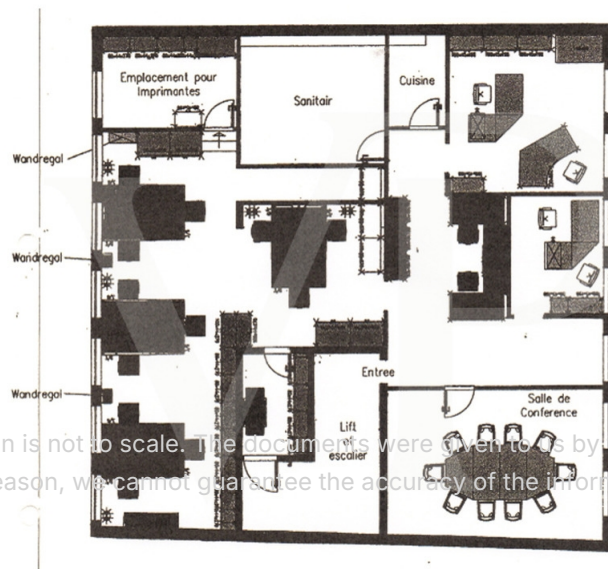

Property ID: LU171933342 - L-1660 Luxembourg-Centre

At a glance

Property ID	LU171933342	Rent price	On request
Available from	13.07.2017	Office/Professional practice	Office space
		Commission	Honoraire à la charge du propriétaire
		Total Space	ca. 219 m ²
		Construction method	Prefabricated components
		Rentable space	ca. 219 m ²
		Office space	ca. 219 m ²

Property ID: LU171933342 - L-1660 Luxembourg-Centre

Floor plans

2 Etage 02

This floor plan is not to scale. The documents were given to us by the client. For this reason, we cannot guarantee the accuracy of the information.